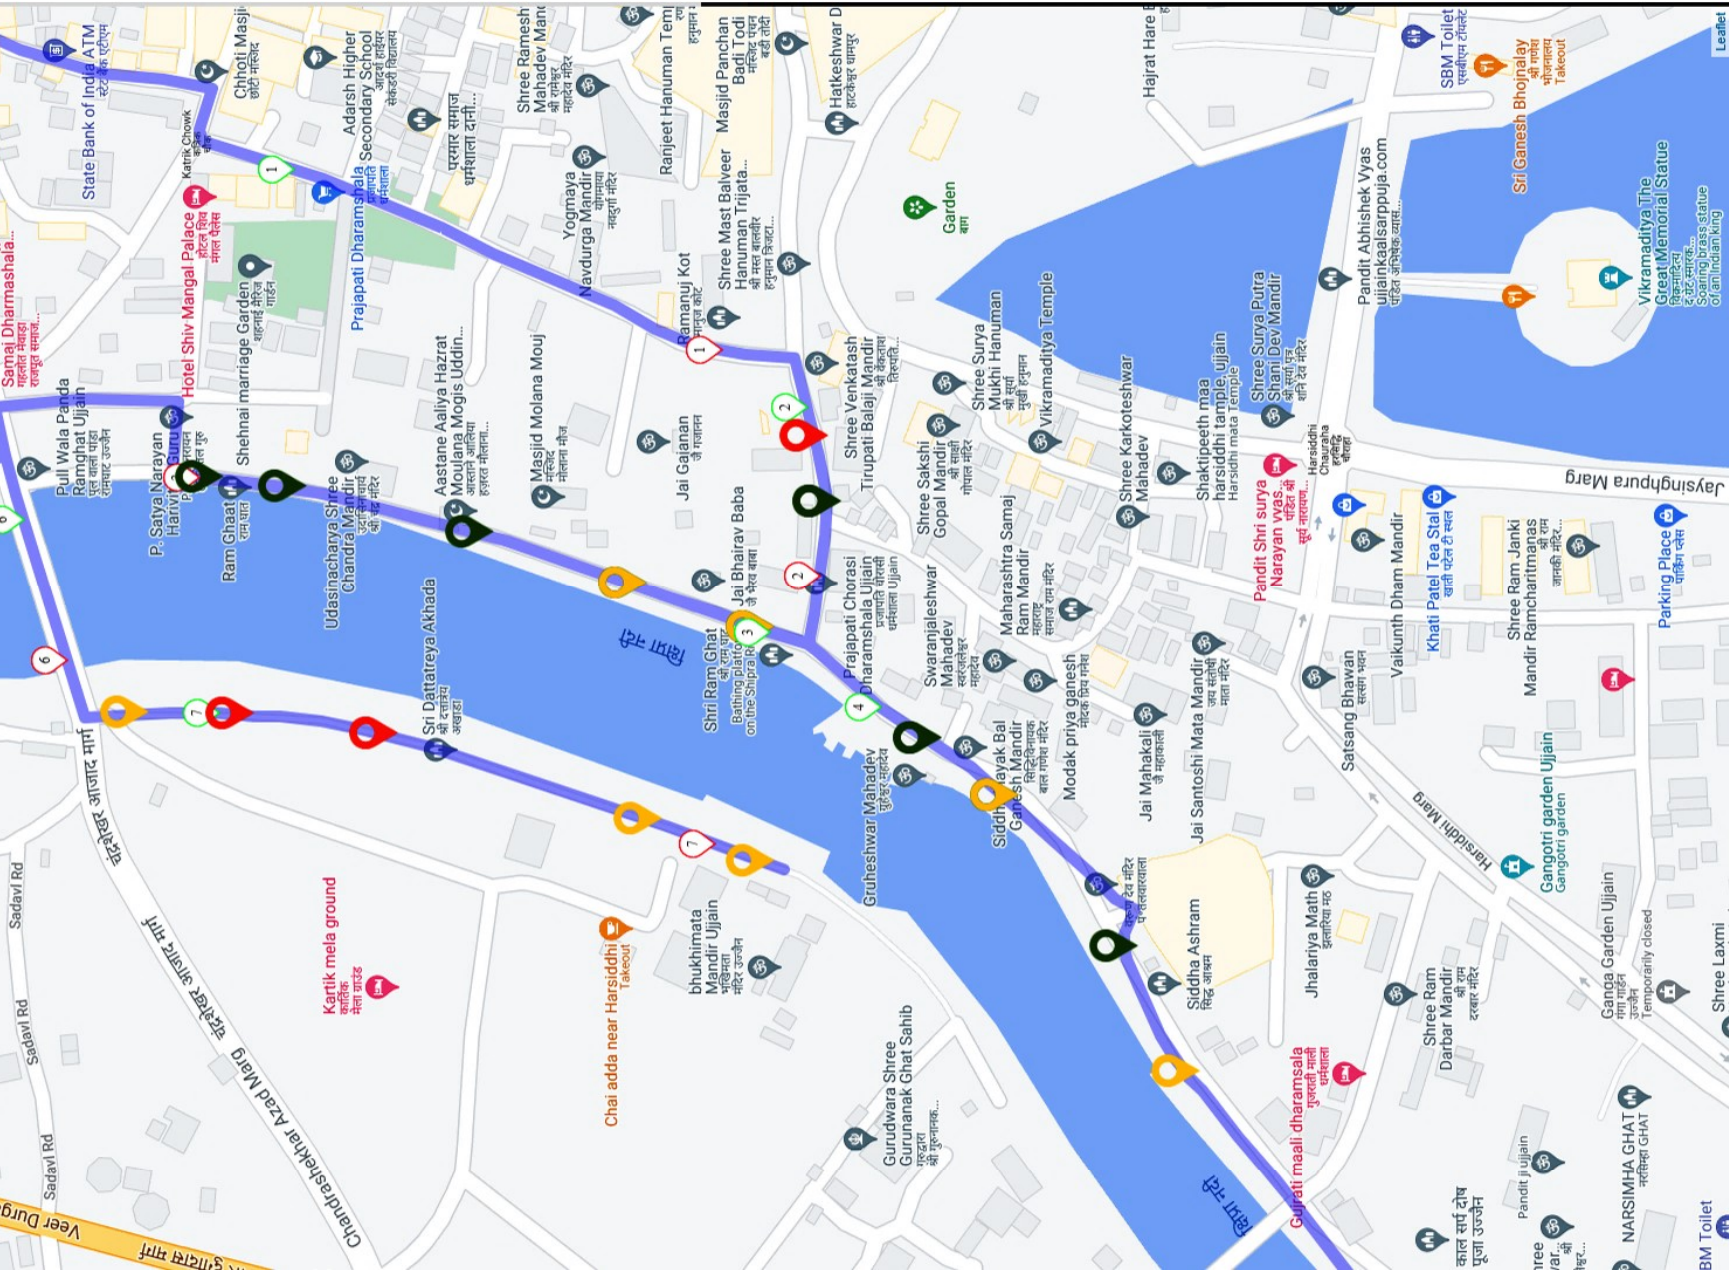

Map Indication

Zone 1 - Zone 1
Ward 1 - Bherugad

- Planned Route - MP13L1065
- Lane(s)
- Community Collection Points
- Litter Bin
- Parking Lot(s)
- Transfer Station(s)
- Fuel Station(s)
- Workshop
- Start Point

Zone 1 - Zone 1
Ward 1 - Bherugad

Planned Route - MP13L1097

- Lane(s)
- Community Collection
- Points
- Parking Lot(s)
- Transfer Station(s)
- Fuel Station(s)
- Workshop
- Start Point
- End Point

Map Indication

Zone 1 - Zone 1
Ward 1 - Bherugad

Planned Route - MP13L1647

- Lane(s)
- Community Collection Points
- Parking Lot(s)
- Transfer Station(s)
- Fuel Station(s)
- Workshop
- Start Point
- End Point

Ward 1 - Bherugad

Kashpra River

Mangalnath Marg

b.n prints

Jail Rd

SH-17

SH-17