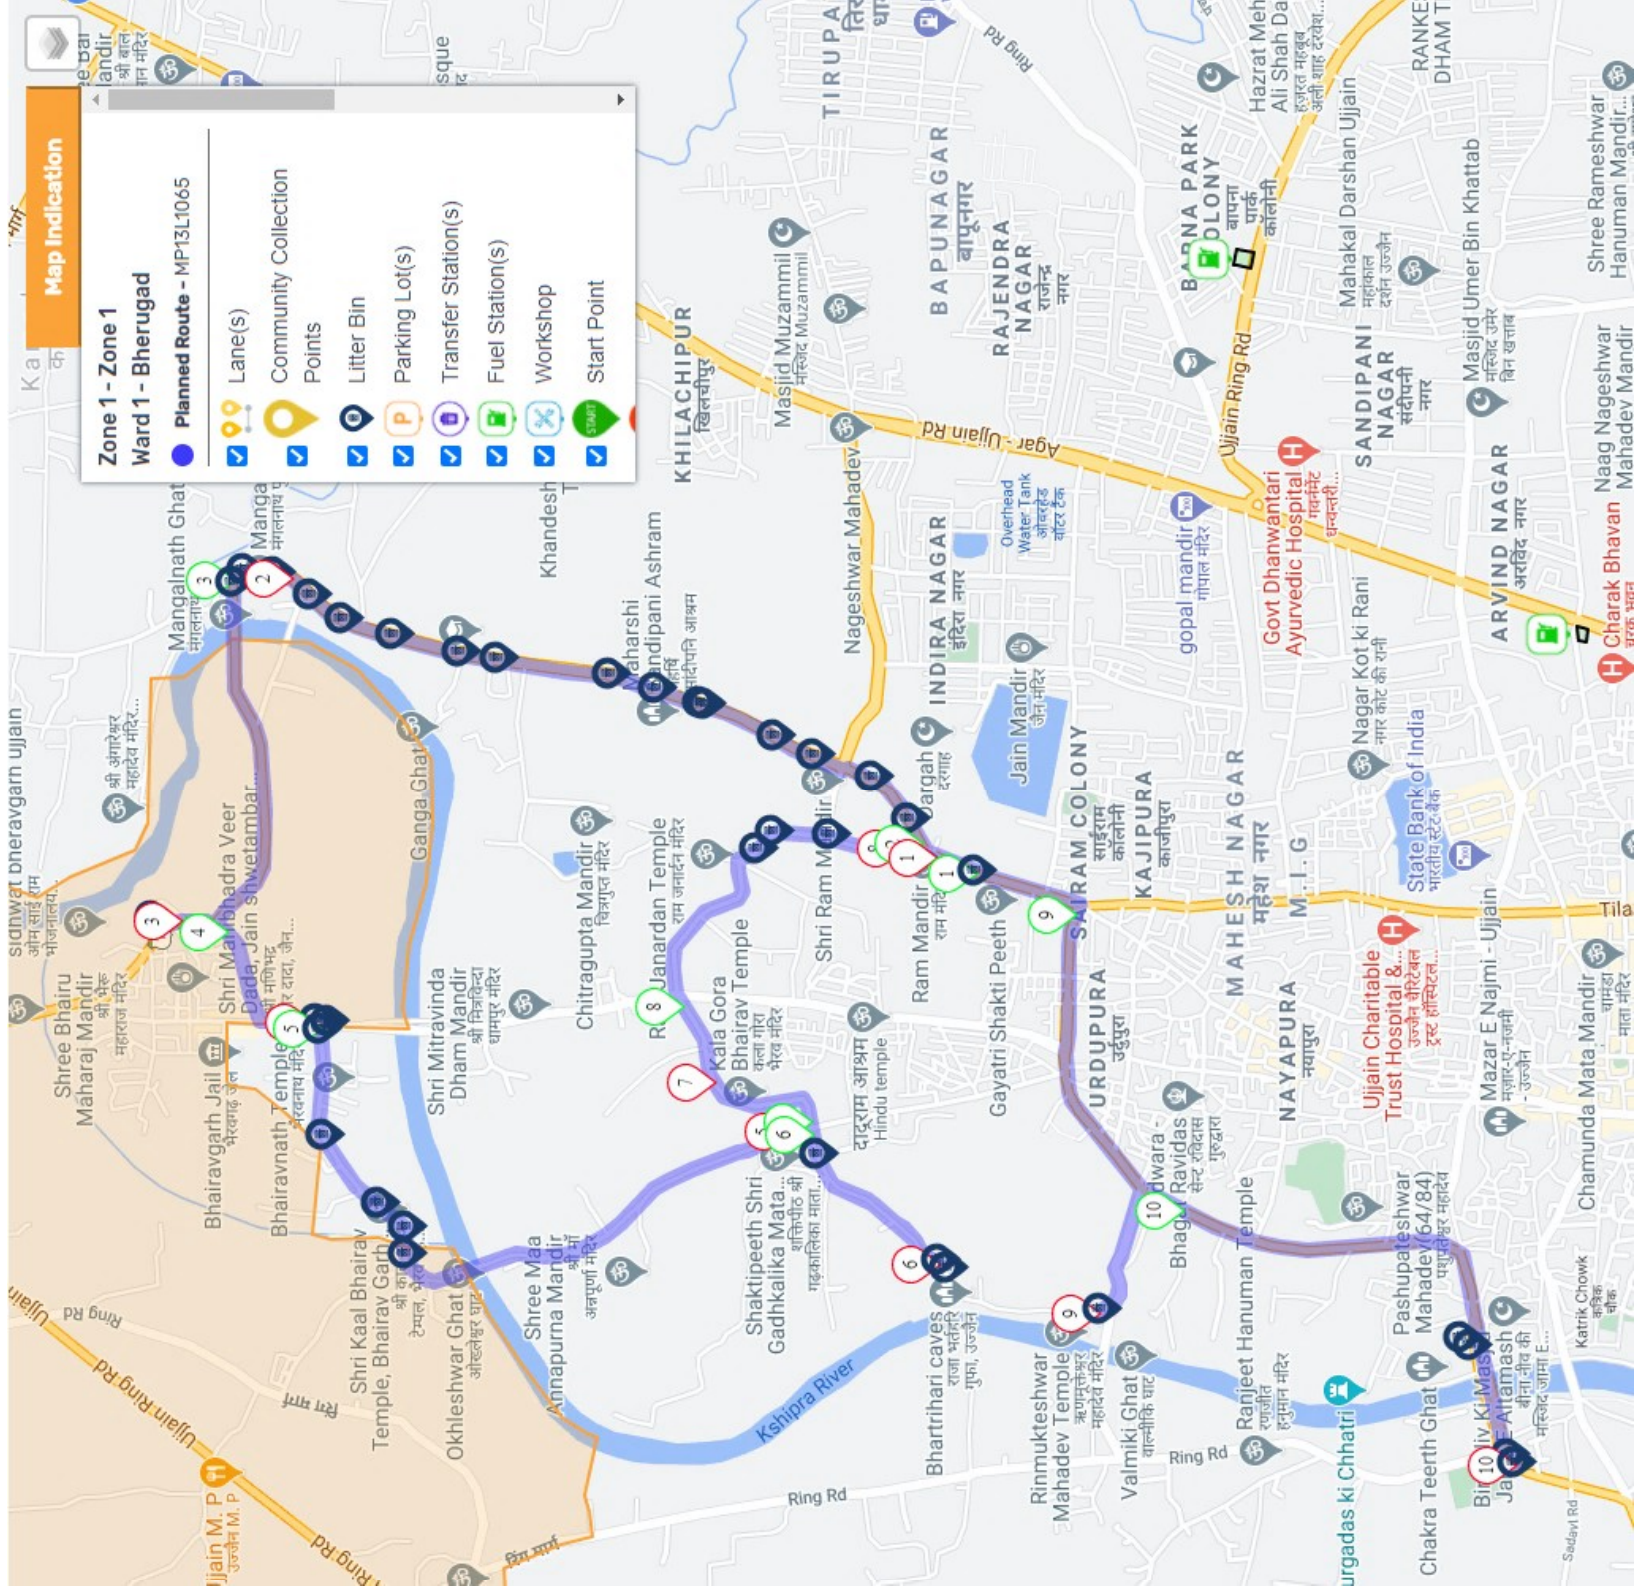

Map Indication

Zone 1 - Zone 1
Ward 1 - Bherugad

- Planned Route - MP13L1065
- Lane(s)
- Community Collection Points
- Litter Bin
- Parking Lot(s)
- Transfer Station(s)
- Fuel Station(s)
- Workshop
- Start Point

Zone 1 - Zone 1
Ward 1 - Bherugad

Planned Route - MP13L1097

- Lane(s)
- Community Collection
- Points
- Parking Lot(s)
- Transfer Station(s)
- Fuel Station(s)
- Workshop
- Start Point
- End Point

Map Indication

Zone 1 - Zone 1
Ward 1 - Bherugad

Planned Route - MP13L1647

- Lane(s)
- Community Collection Points
- Parking Lot(s)
- Transfer Station(s)
- Fuel Station(s)
- Workshop
- Start Point
- End Point

Ward 1 - Bherugad

Kashpra River

Mangalnath Marg

b.n prints

Jail Rd

SH-17

SH-17