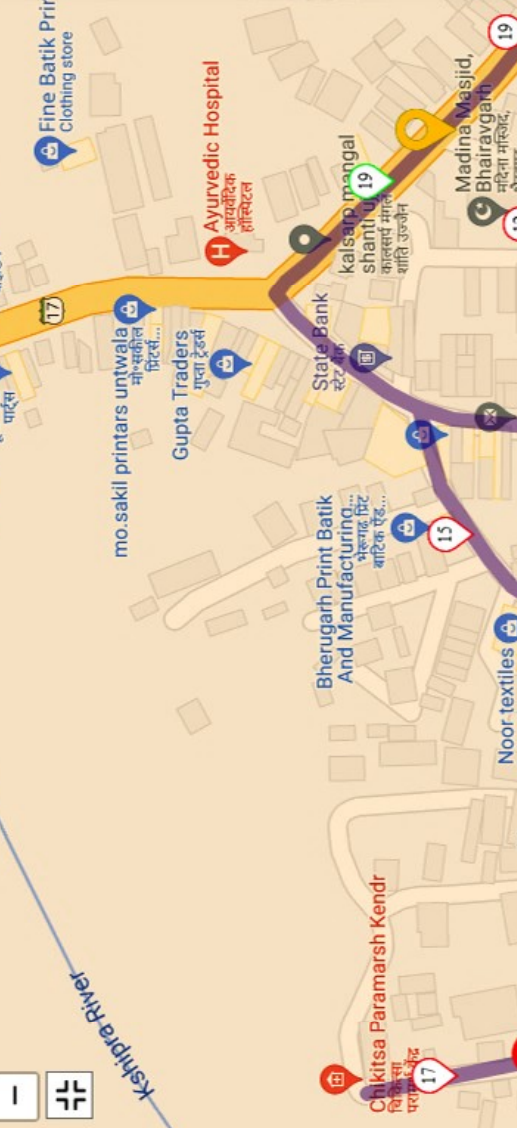

Map Indication

Zone 1 - Zone 1
Ward 1 - Bherugad

- Planned Route - MP13L1065
- Lane(s)
- Community Collection Points
- Litter Bin
- Parking Lot(s)
- Transfer Station(s)
- Fuel Station(s)
- Workshop
- Start Point

Zone 1 - Zone 1
Ward 1 - Bherugad

Planned Route - MP13L1097

- Lane(s)
- Community Collection
- Points
- Parking Lot(s)
- Transfer Station(s)
- Fuel Station(s)
- Workshop
- Start Point
- End Point

Map Indication

Zone 1 - Zone 1
Ward 1 - Bherugad

Planned Route - MP13L1647

- Lane(s)
- Community Collection Points
- Parking Lot(s)
- Transfer Station(s)
- Fuel Station(s)
- Workshop
- Start Point
- End Point

Ward 1 - Bherugad

Kashpra River

Mangalnath Marg

b.n prints

Jail Rd

SH-17

SH-17