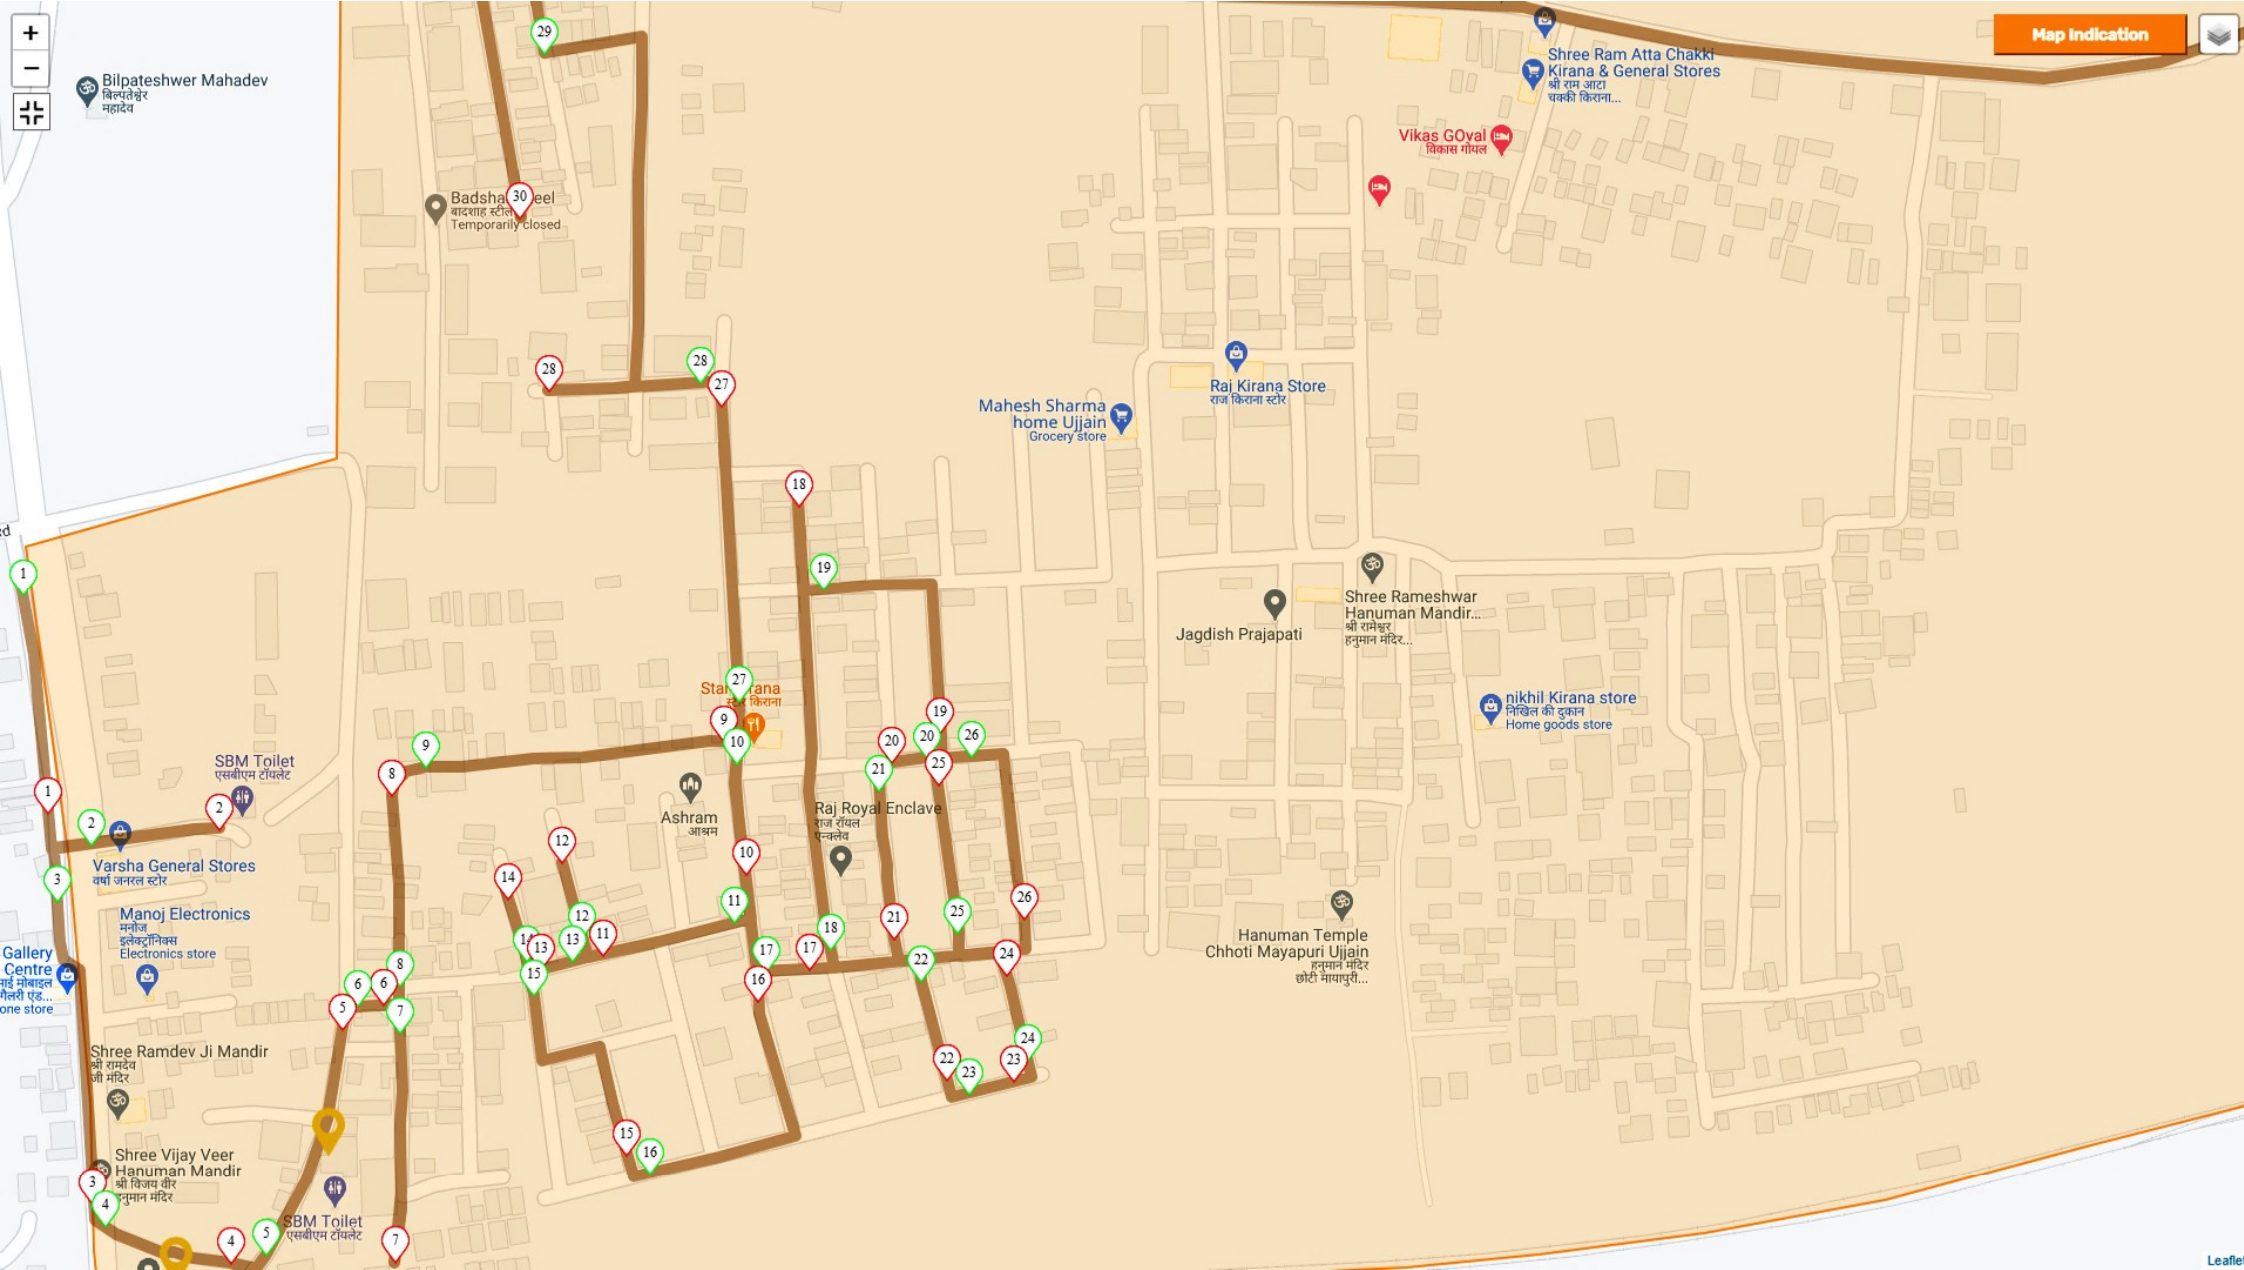

Map Indication

Zone 5 - Zone 5
Ward 17 - Sandipani

Planned Route - MP13L1089

- Lane(s)
- Community Collection Points
- Parking Lot(s)
- Transfer Station(s)
- Fuel Station(s)
- Workshop
- Start Point
- End Point

SBM Toilet
एसबीएम टॉयलेट

Star Kirana
स्टार किराना

Ashram
आश्रम

Raj Royal Enclave
राज रॉयल एन्क्लेव

Map Indication

- Zone 5 - Zone 5
Ward 17 - Sandipani
- Planned Route - MP13GA8629
 - Lane(s)
 - Community Collection Points
 - Litter Bin
 - Parking Lot(s)
 - Transfer Station(s)
 - Fuel Station(s)
 - Workshop
 - Start Point

Map Indication

- Zone 5 - Zone 5**
Ward 17 - Sandipani
● **Planned Route - MP13GA8629**
- Lane(s)
 - Community Collection Points
 - Litter Bin
 - Parking Lot(s)
 - Transfer Station(s)
 - Fuel Station(s)
 - Workshop
 - Start Point