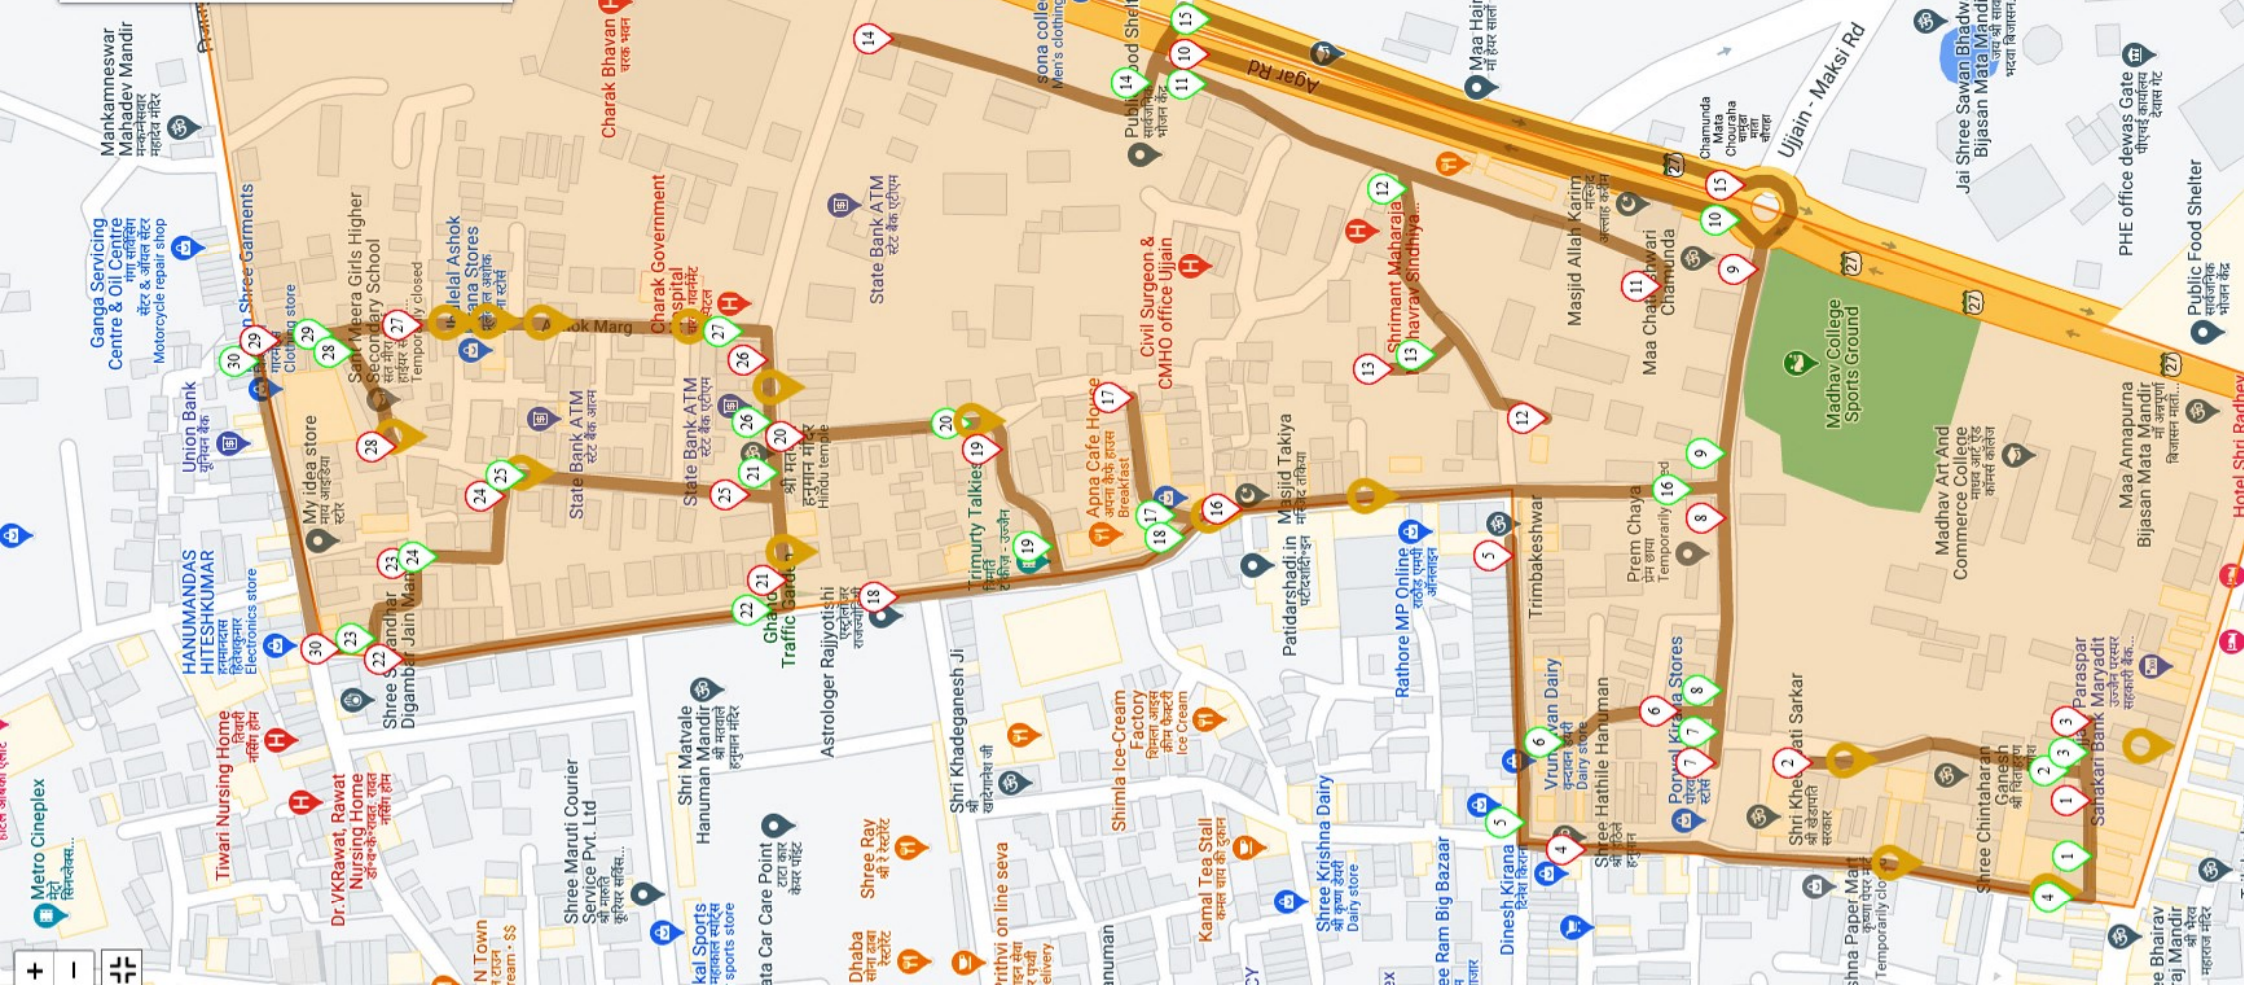

Map Indication

Zone 3 - Zone 3
Ward 25 - Chamunda

Planned Route - MP13/1674

- Lane(s)
- Community Collection Points
- Litter Bin
- Parking Lot(s)
- Transfer Station(s)
- Fuel Station(s)
- Workshop
- Planned Route