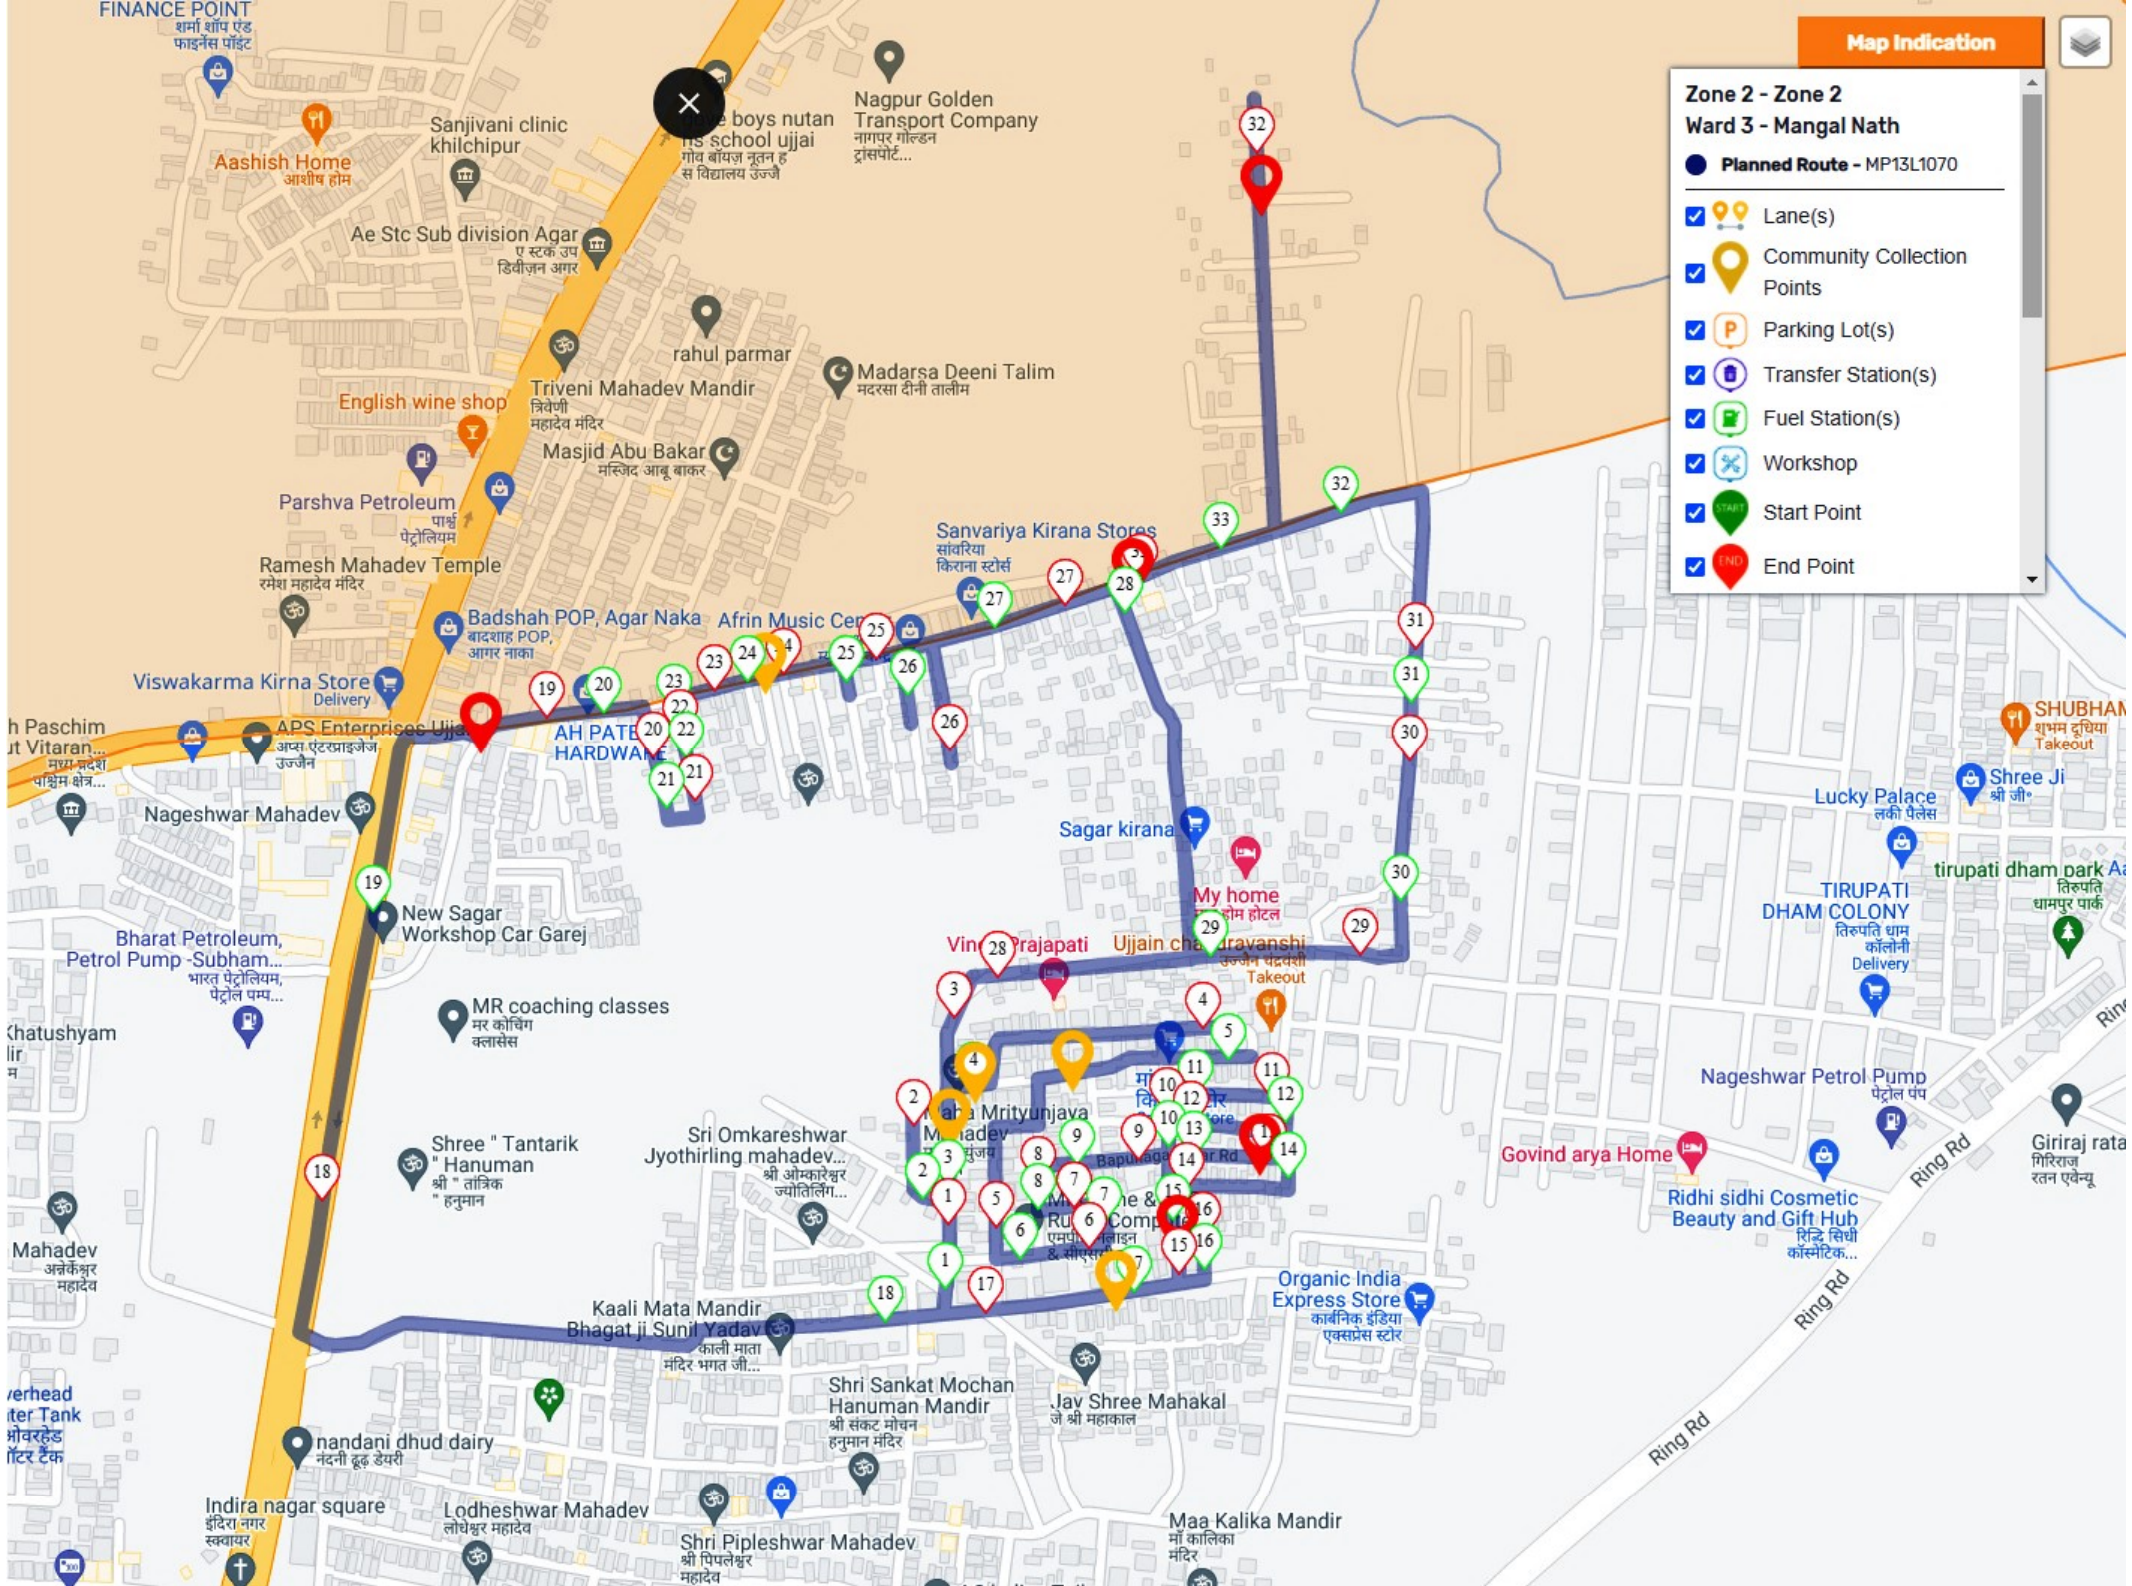

Map Indication

Zone 2 - Zone 2

Ward 3 - Mangal Nath

Planned Route - MP13L1659

- Lane(s)
- Community Collection Points
- Parking Lot(s)
- Transfer Station(s)
- Fuel Station(s)
- Workshop
- Start Point
- End Point

Zone 2 - Zone 2
Ward 3 - Mangal Nath

Planned Route - MP13L1070

- Lane(s)
- Community Collection Points
- Parking Lot(s)
- Transfer Station(s)
- Fuel Station(s)
- Workshop
- Start Point
- End Point

Map Indication

Zone 2 - Zone 2
Ward 3 - Mangal Nath

- Planned Route - MP13L1079
- Lane(s)
- Community Collection Points
- Parking Lot(s)
- Transfer Station(s)
- Fuel Station(s)
- Workshop
- Start Point
- End Point