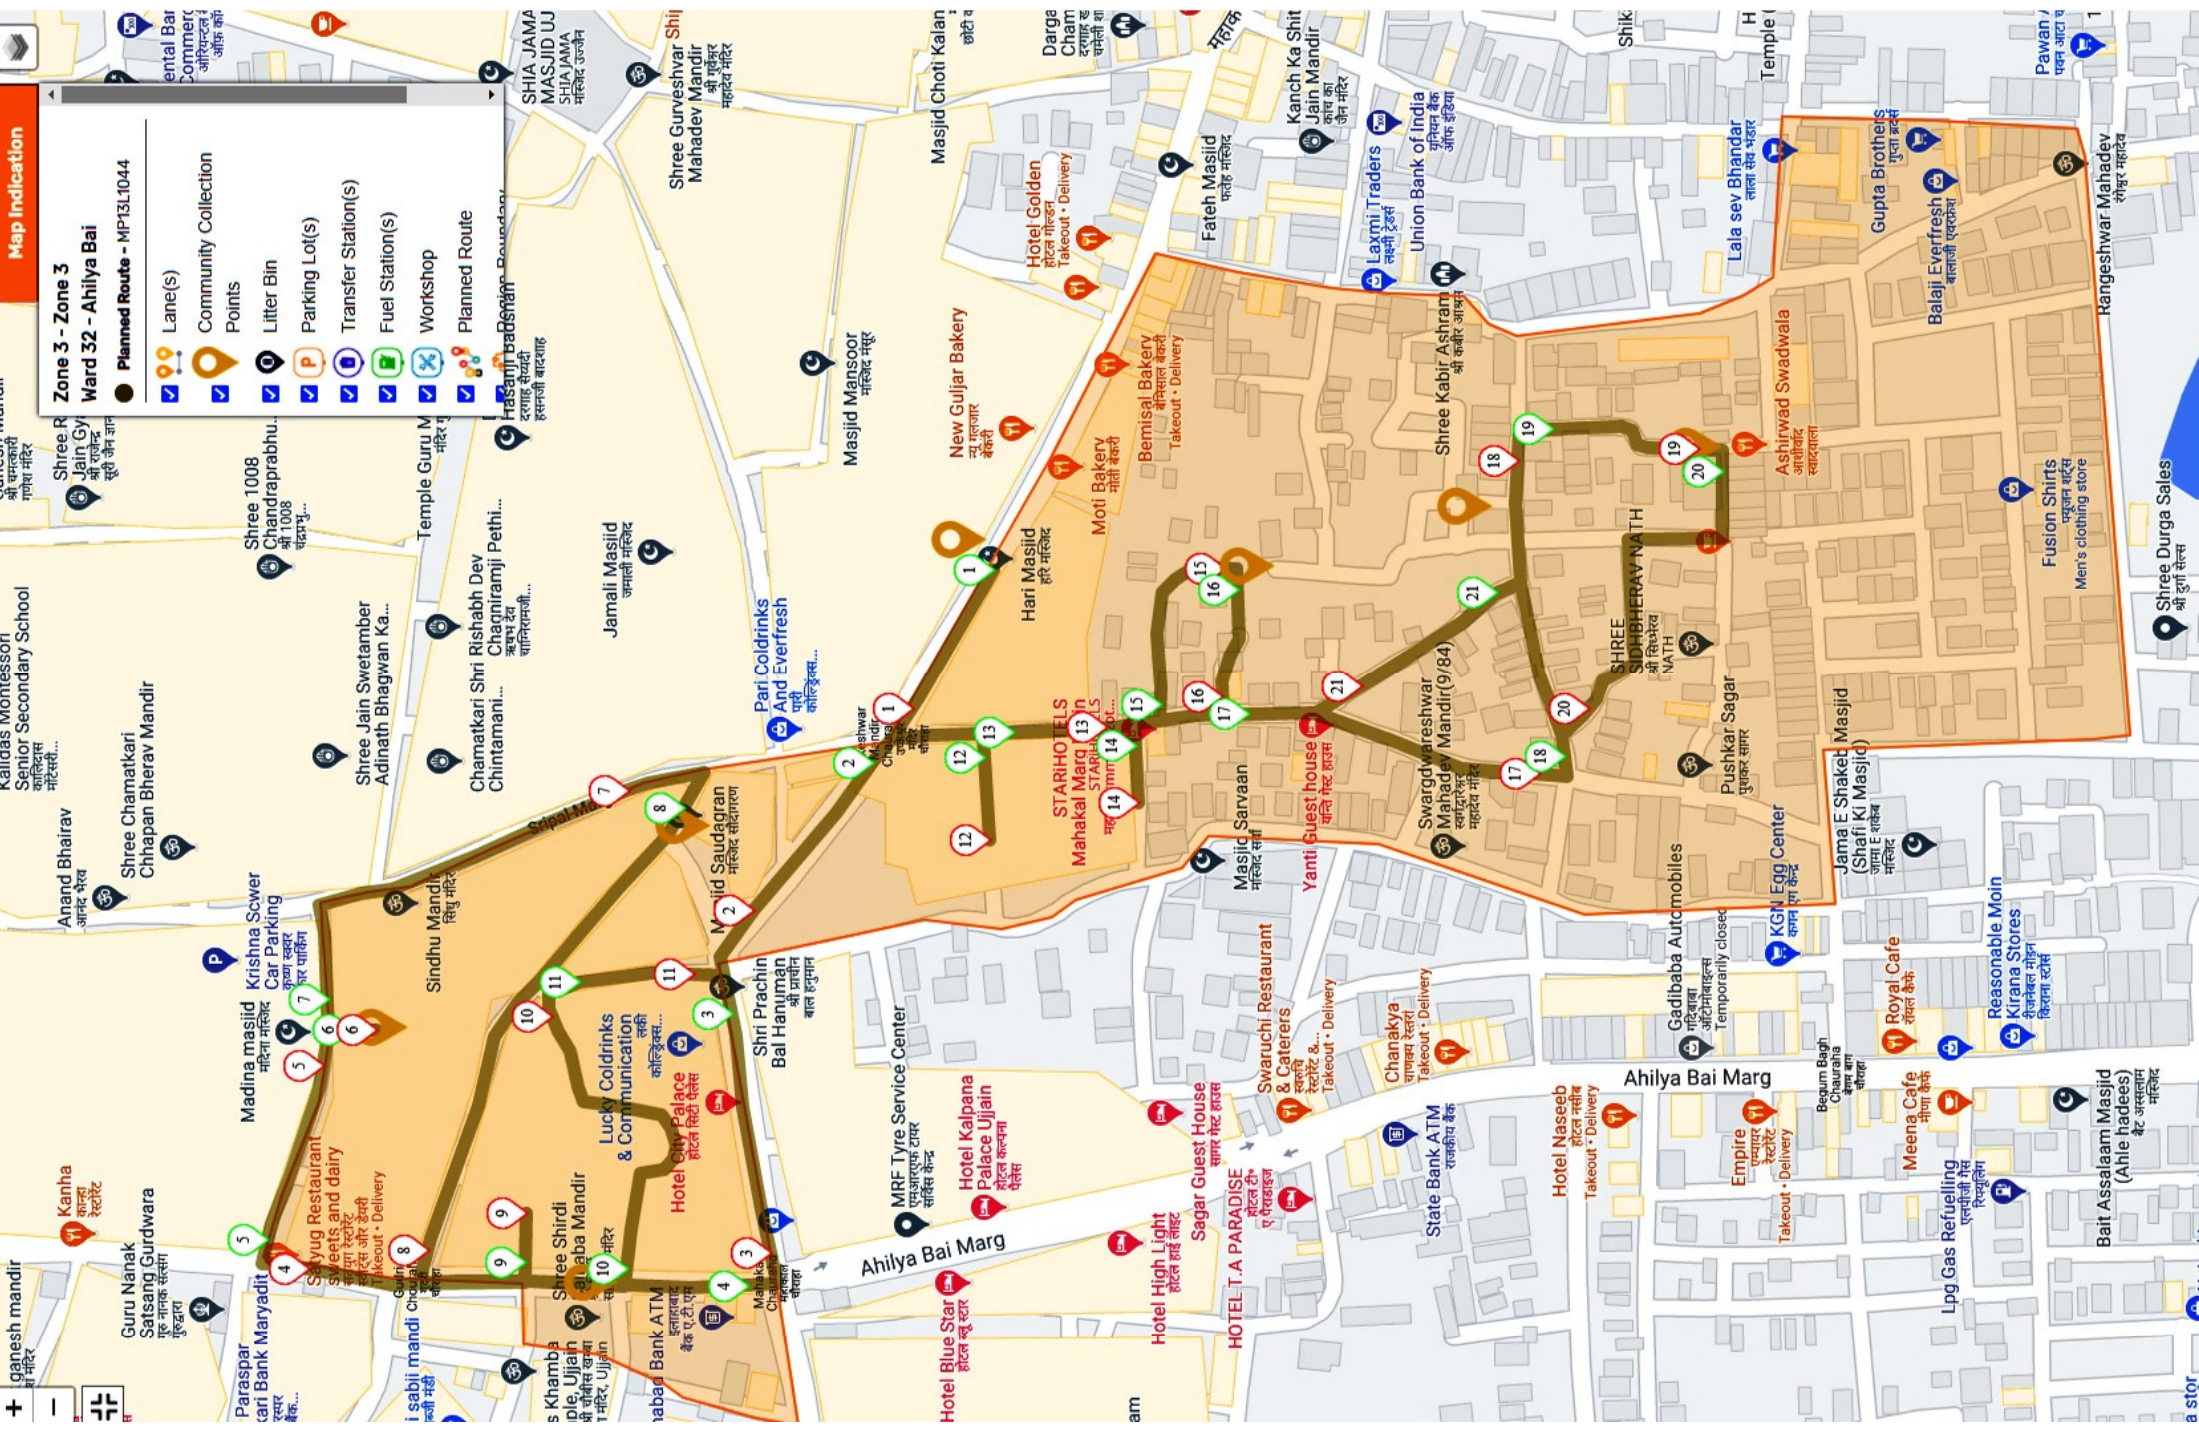

Map Indication

Zone 3 - Zone 3
Ward 32 - Ahilya Bai

- Planned Route - MP13L1044
- Lane(s)
- Community Collection Points
- Litter Bin
- Parking Lot(s)
- Transfer Station(s)
- Fuel Station(s)
- Workshop
- Planned Route