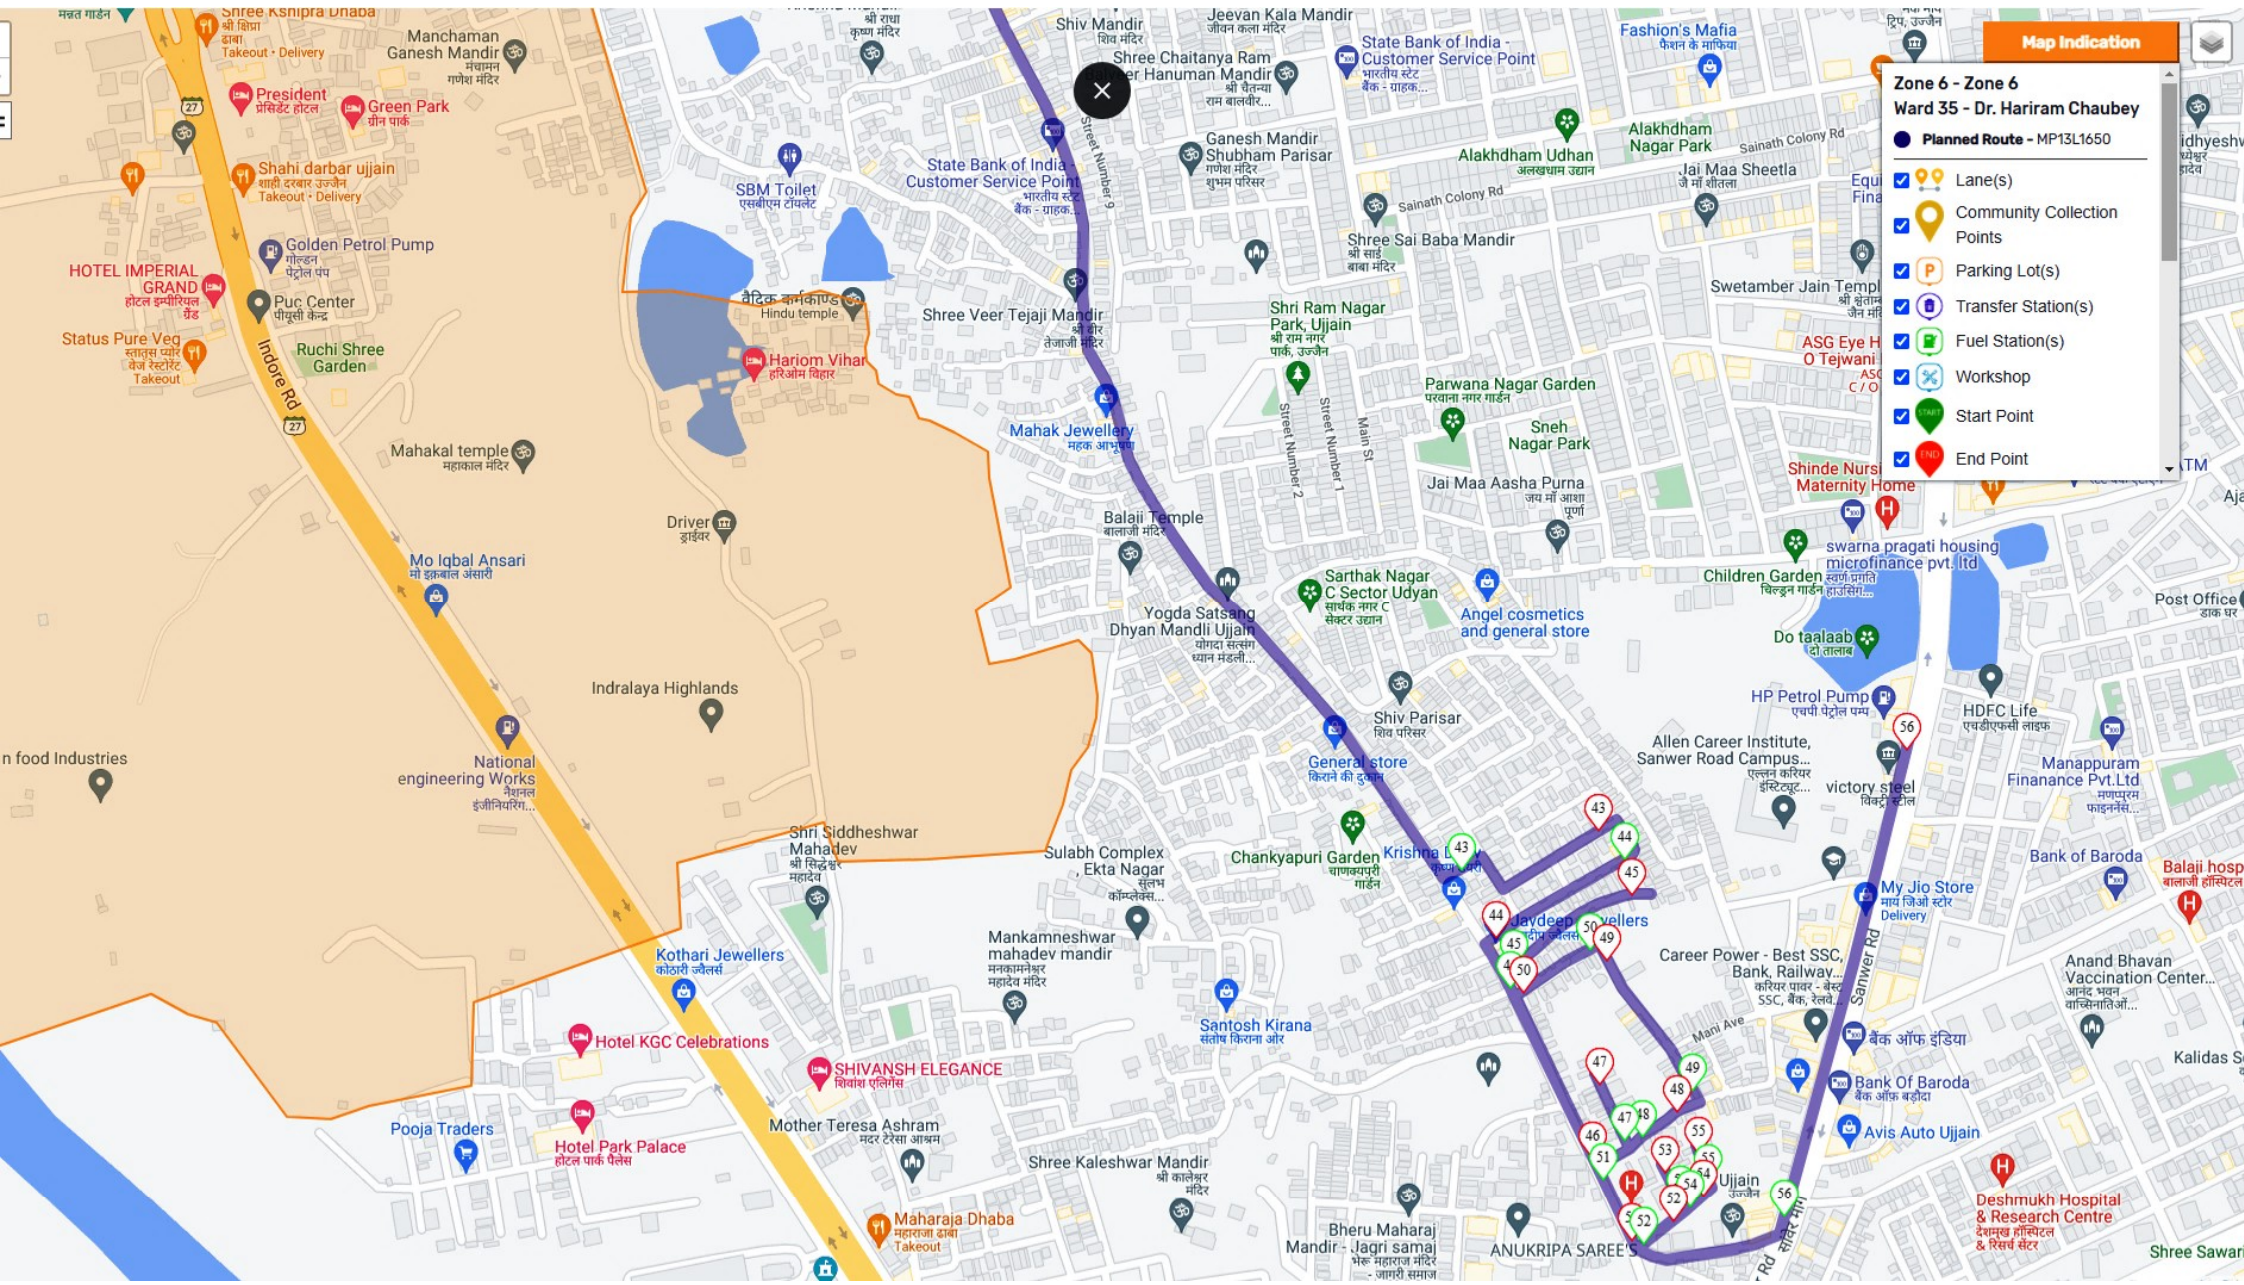

Map Indication

Zone 6 - Zone 6
Ward 35 - Dr. Hariram Chaubey
Planned Route - MP13GA8643

- Lane(s)
- Community Collection Points
- Litter Bin
- Parking Lot(s)
- Transfer Station(s)
- Fuel Station(s)
- Workshop
- Start Point

Map Indication

Zone 6 - Zone 6
Ward 35 - Dr. Hariram Chaubey

Planned Route - MP13L1650

- Lane(s)
- Community Collection Points
- Parking Lot(s)
- Transfer Station(s)
- Fuel Station(s)
- Workshop
- Start Point
- End Point

Map Indication

Zone 6 - Zone 6
Ward 35 - Dr. Hariram Chaubey

● **Planned Route - MP13L1650**

- Lane(s)
- Community Collection Points
- Parking Lot(s)
- Transfer Station(s)
- Fuel Station(s)
- Workshop
- Start Point
- End Point