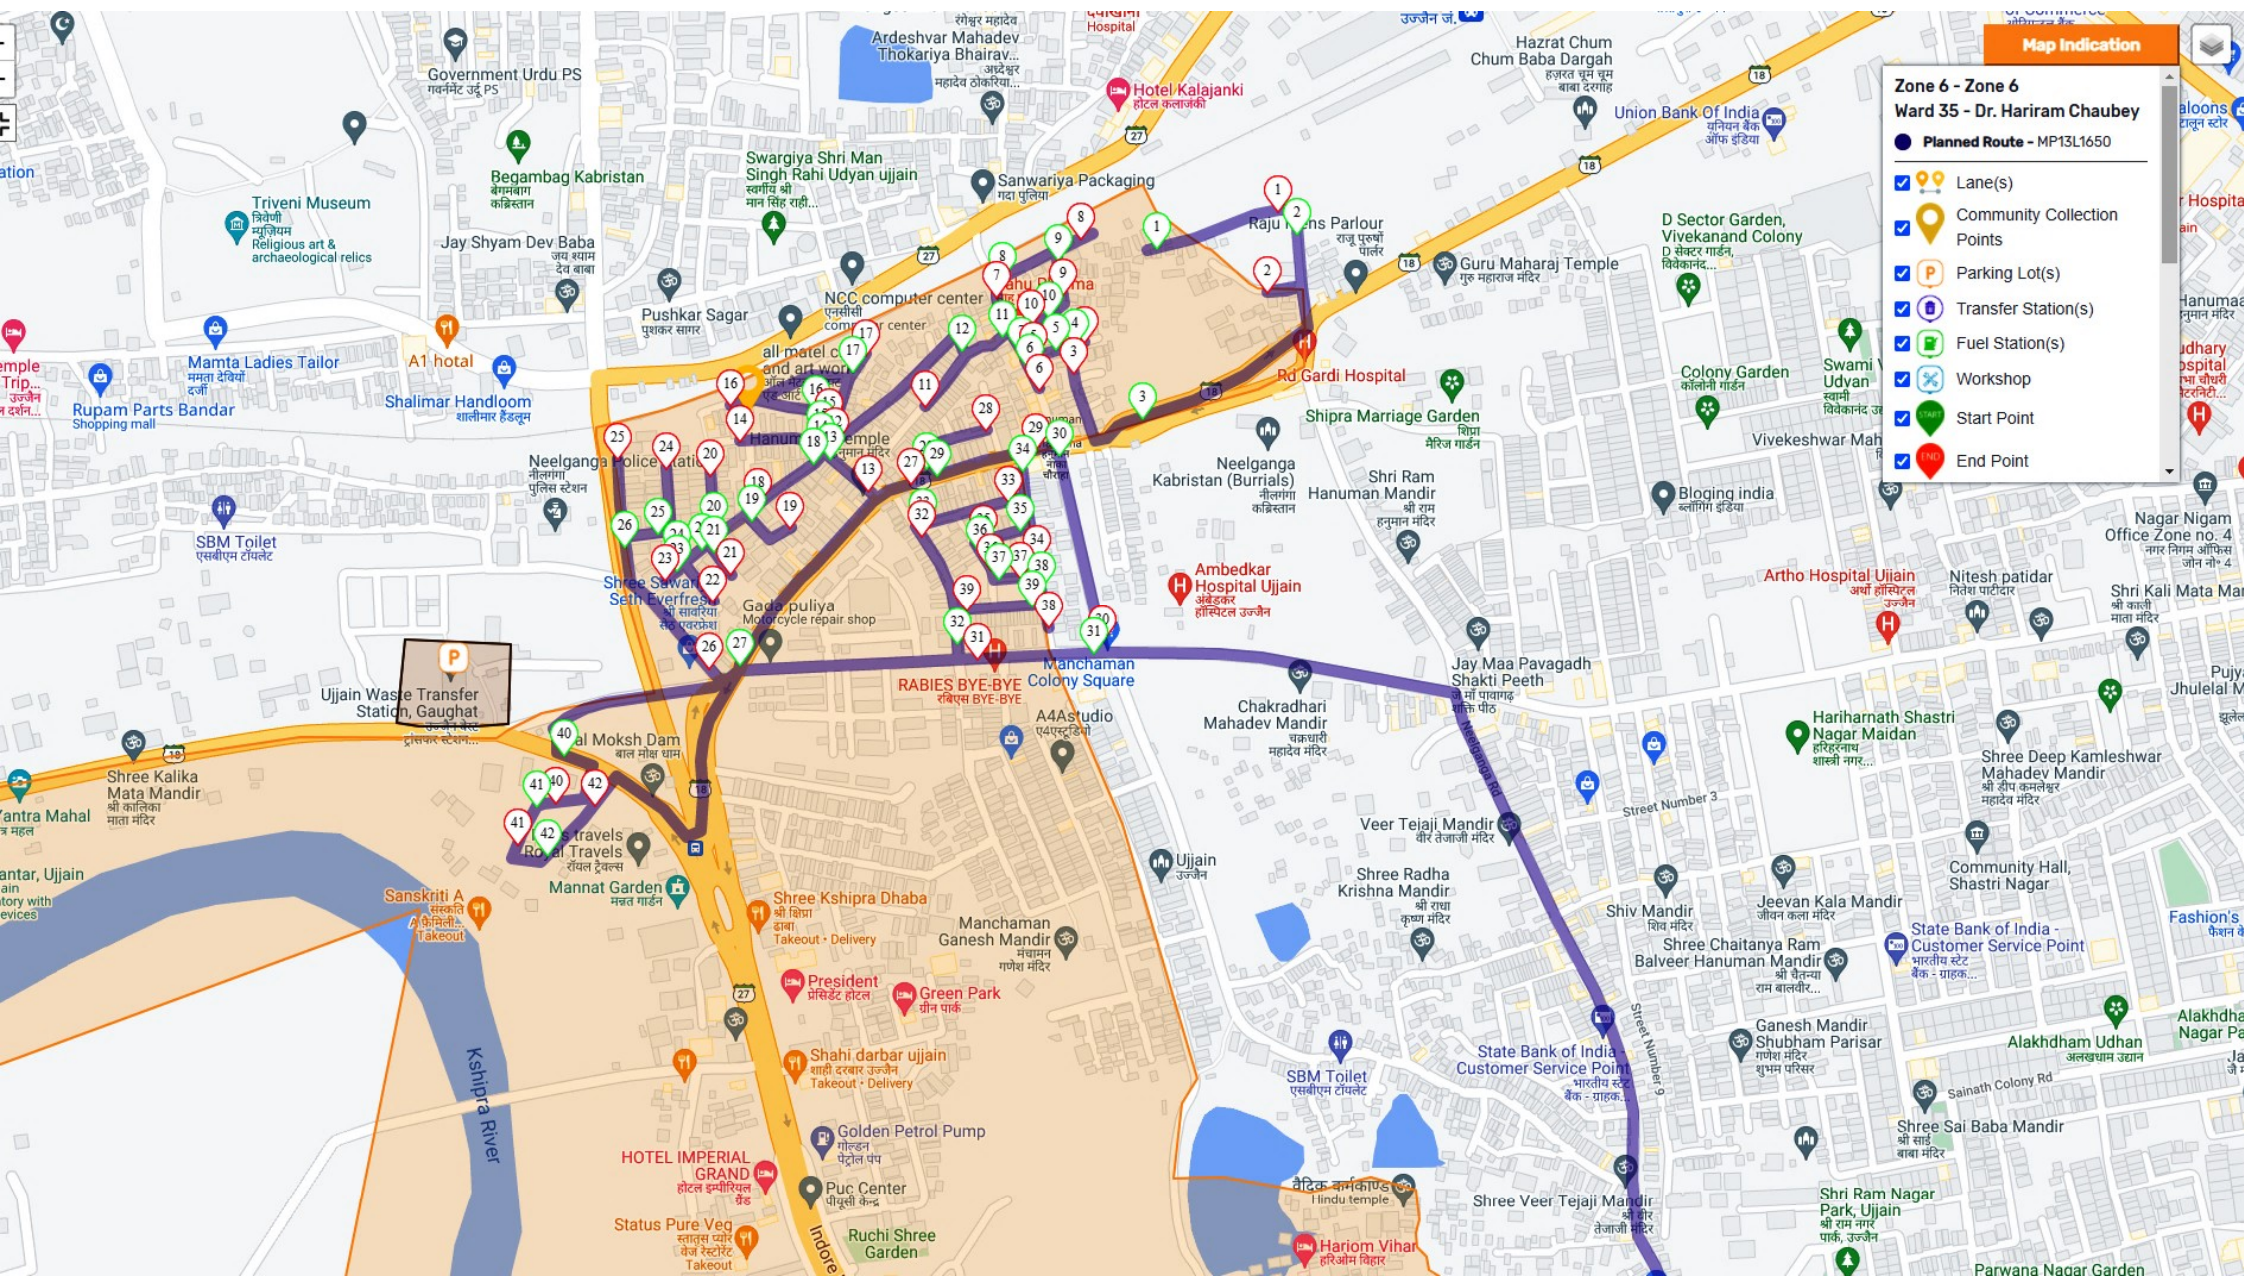

Map Indication

Zone 6 - Zone 6
Ward 35 - Dr. Hariram Chaubey

● **Planned Route - MP13L1650**

- Lane(s)
- Community Collection Points
- Parking Lot(s)
- Transfer Station(s)
- Fuel Station(s)
- Workshop
- Start Point
- End Point