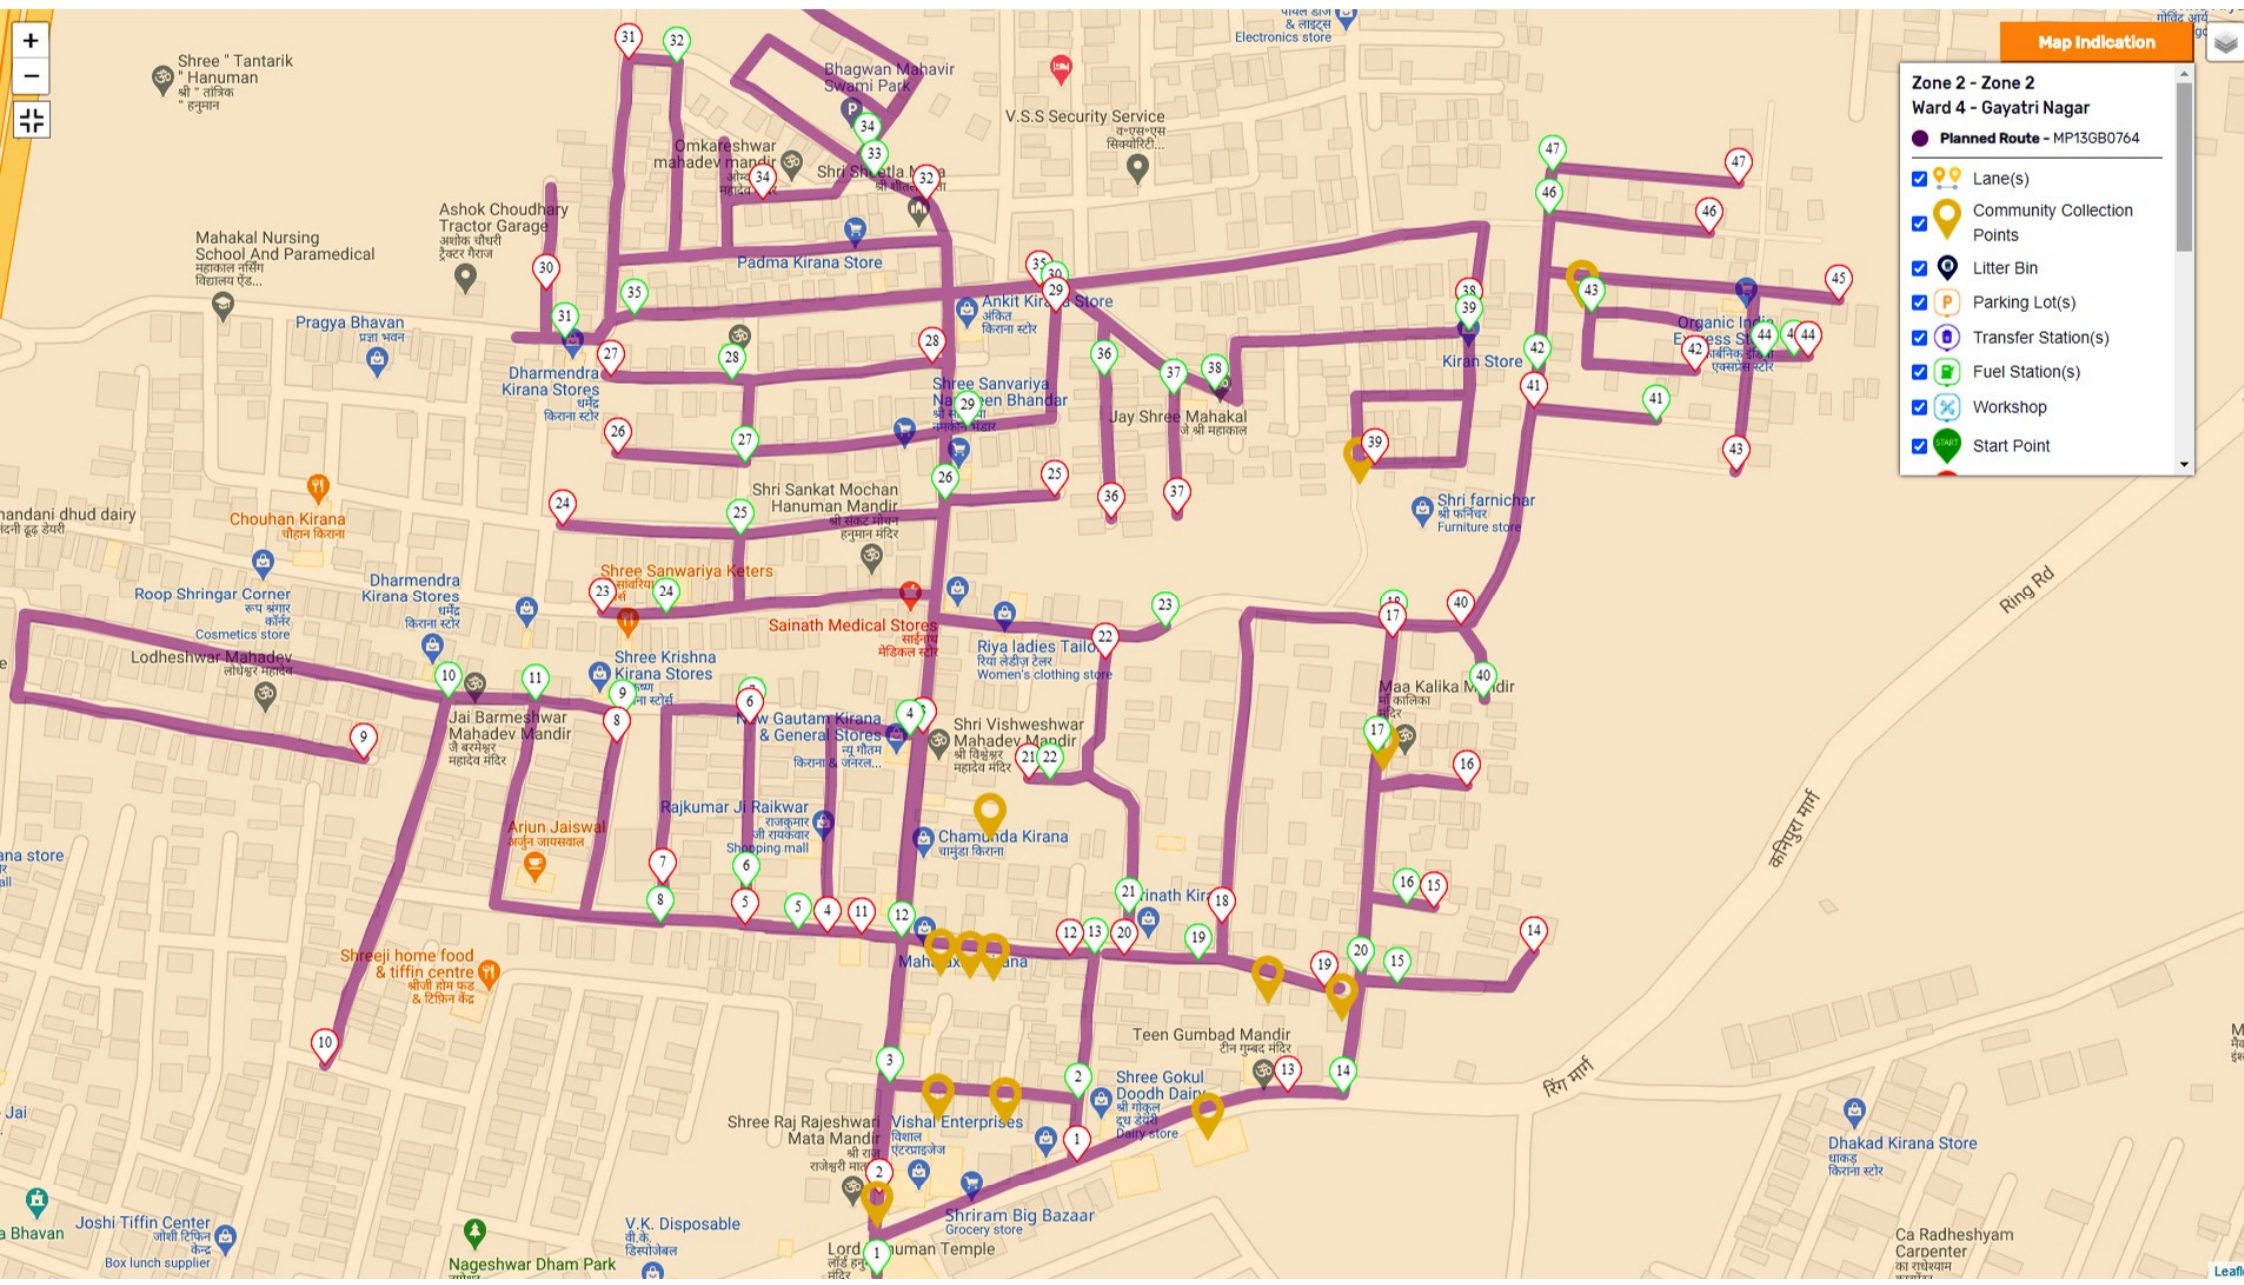

TIRUPATI SOLITAIRE

विद्यार्थि साहित्य

पंचकोरी मार्ग

पंचकोरी मार्ग

Panchkora

Granth Kirana Store

Map Indication

Kanha Bakery

Yadav Computers

DR NAYAKS AYURVEDIC...

Shradha Beauty Parlour And Sadi Center

Speed highway

Rashtriya Swasthya

Bharat Pump

Map Indication

- Zone 2 - Zone 2**
Ward 4 - Gayatri Nagar
- **Planned Route - MP13GB0764**
- Lane(s)
 - Community Collection Points
 - Litter Bin
 - Parking Lot(s)
 - Transfer Station(s)
 - Fuel Station(s)
 - Workshop
 - Start Point

Map Indication

Zone 2 - Zone 2
Ward 4 - Gayatri Nagar

Planned Route - MP13L1644

- Lane(s)
- Community Collection Points
- Litter Bin
- Parking Lot(s)
- Transfer Station(s)
- Fuel Station(s)
- Workshop
- Start Point