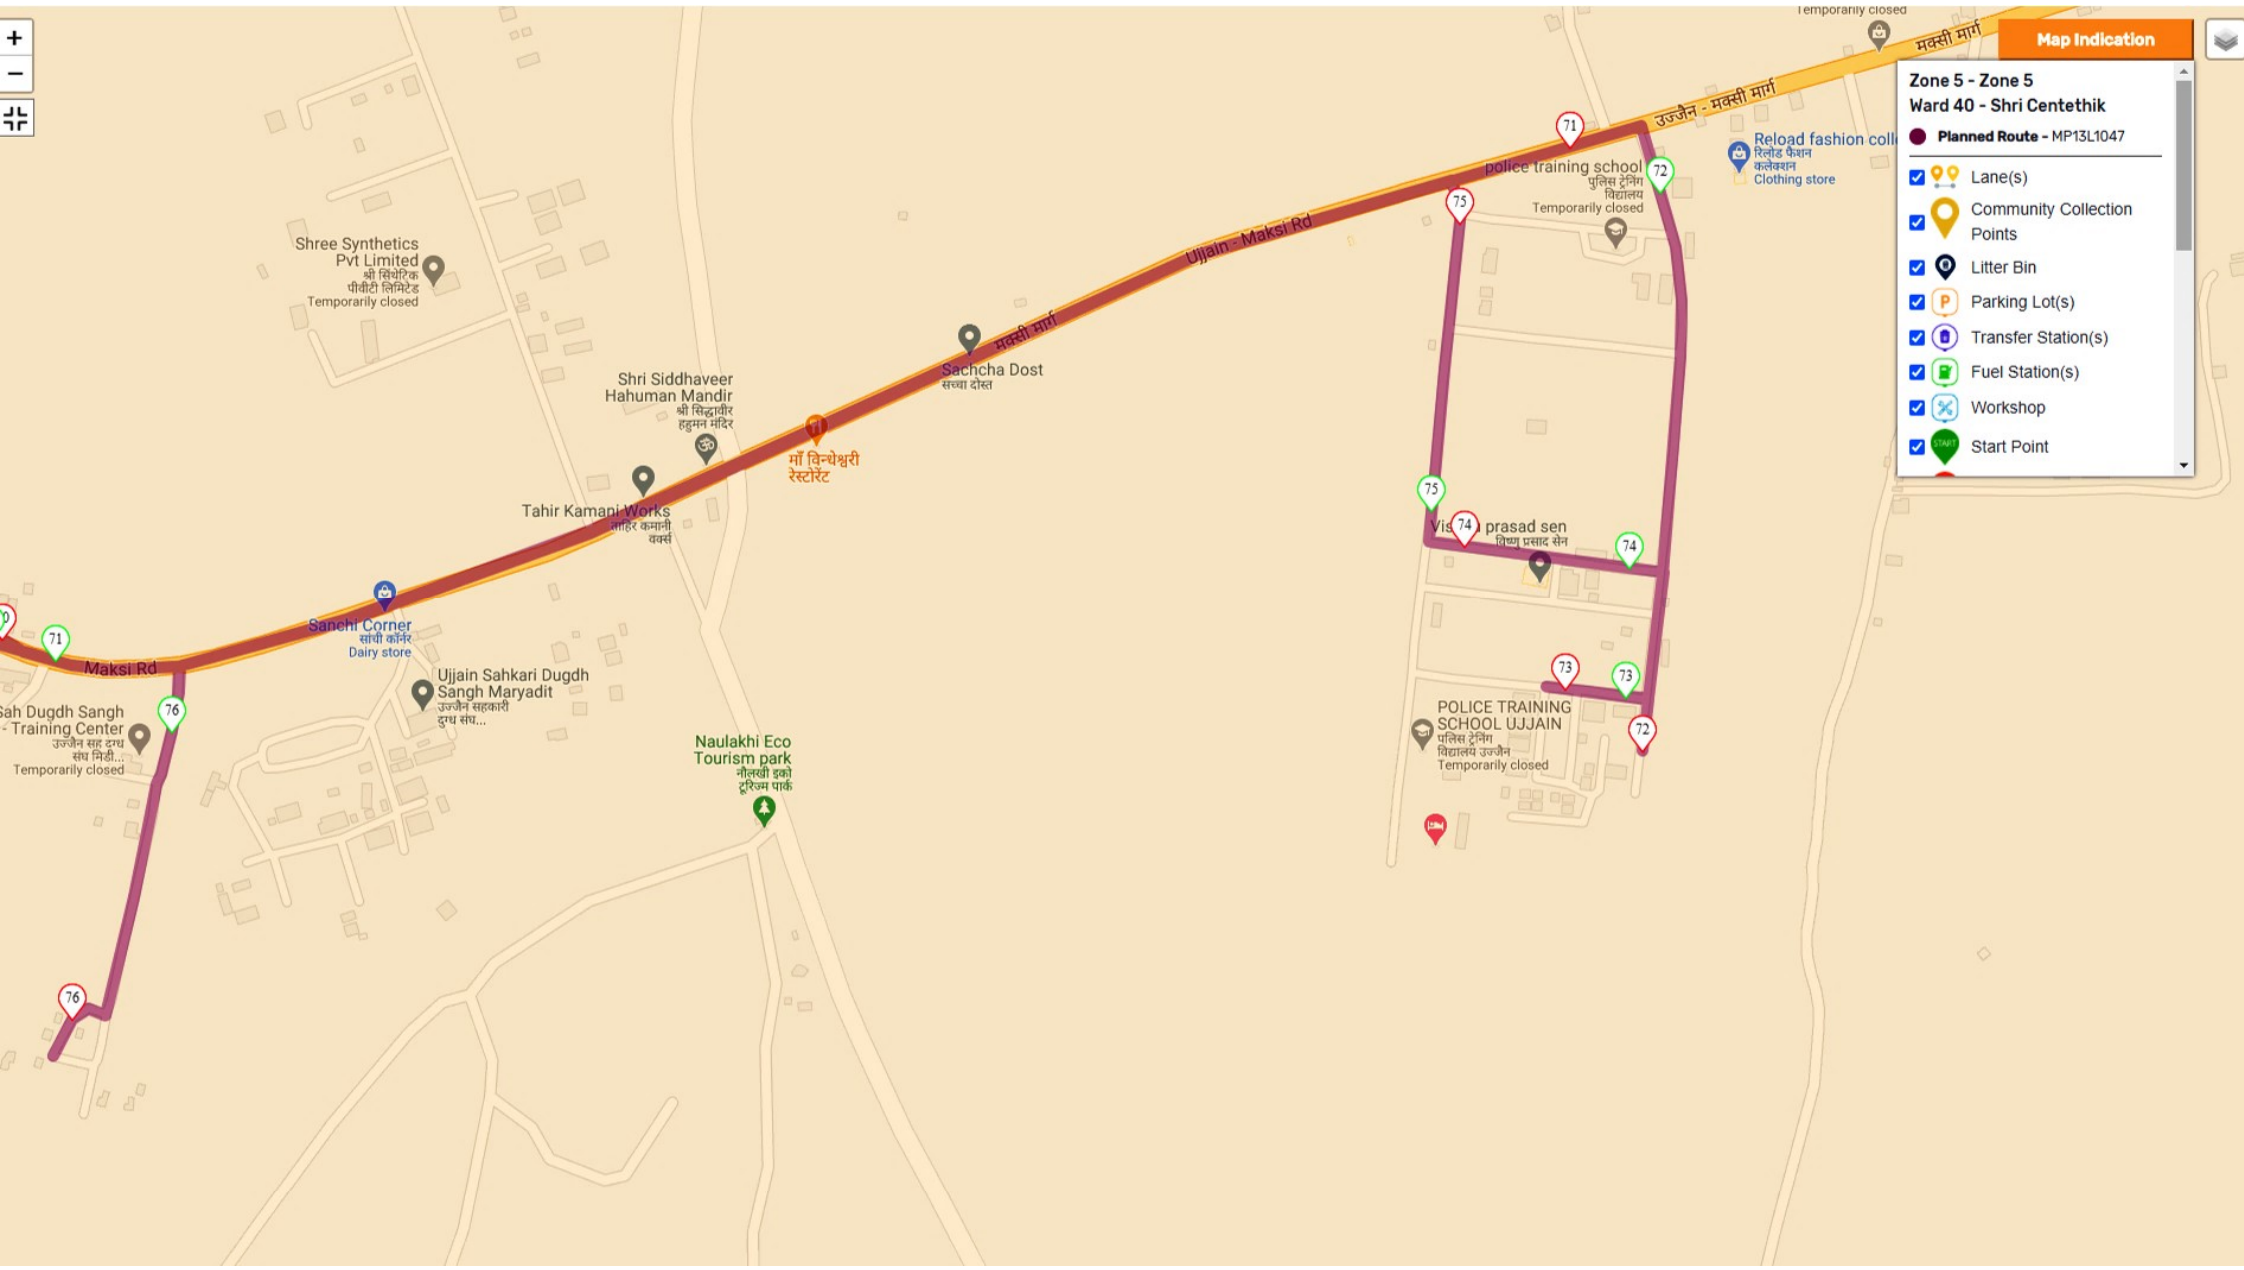

### Map Indication

- Zone 5 - Zone 5**  
**Ward 40 - Shri Centethik**
- **Planned Route - MP13L1047**
  - ☑ Lane(s)
  - ☑ Community Collection Points
  - ☑ Litter Bin
  - ☑ Parking Lot(s)
  - ☑ Transfer Station(s)
  - ☑ Fuel Station(s)
  - ☑ Workshop
  - ☑ Start Point

**Map Indication**

**Zone 5 - Zone 5**  
**Ward 40 - Shri Centethik**

● **Planned Route - MP13L1047**

- Lane(s)
- Community Collection Points
- Litter Bin
- Parking Lot(s)
- Transfer Station(s)
- Fuel Station(s)
- Workshop
- Start Point