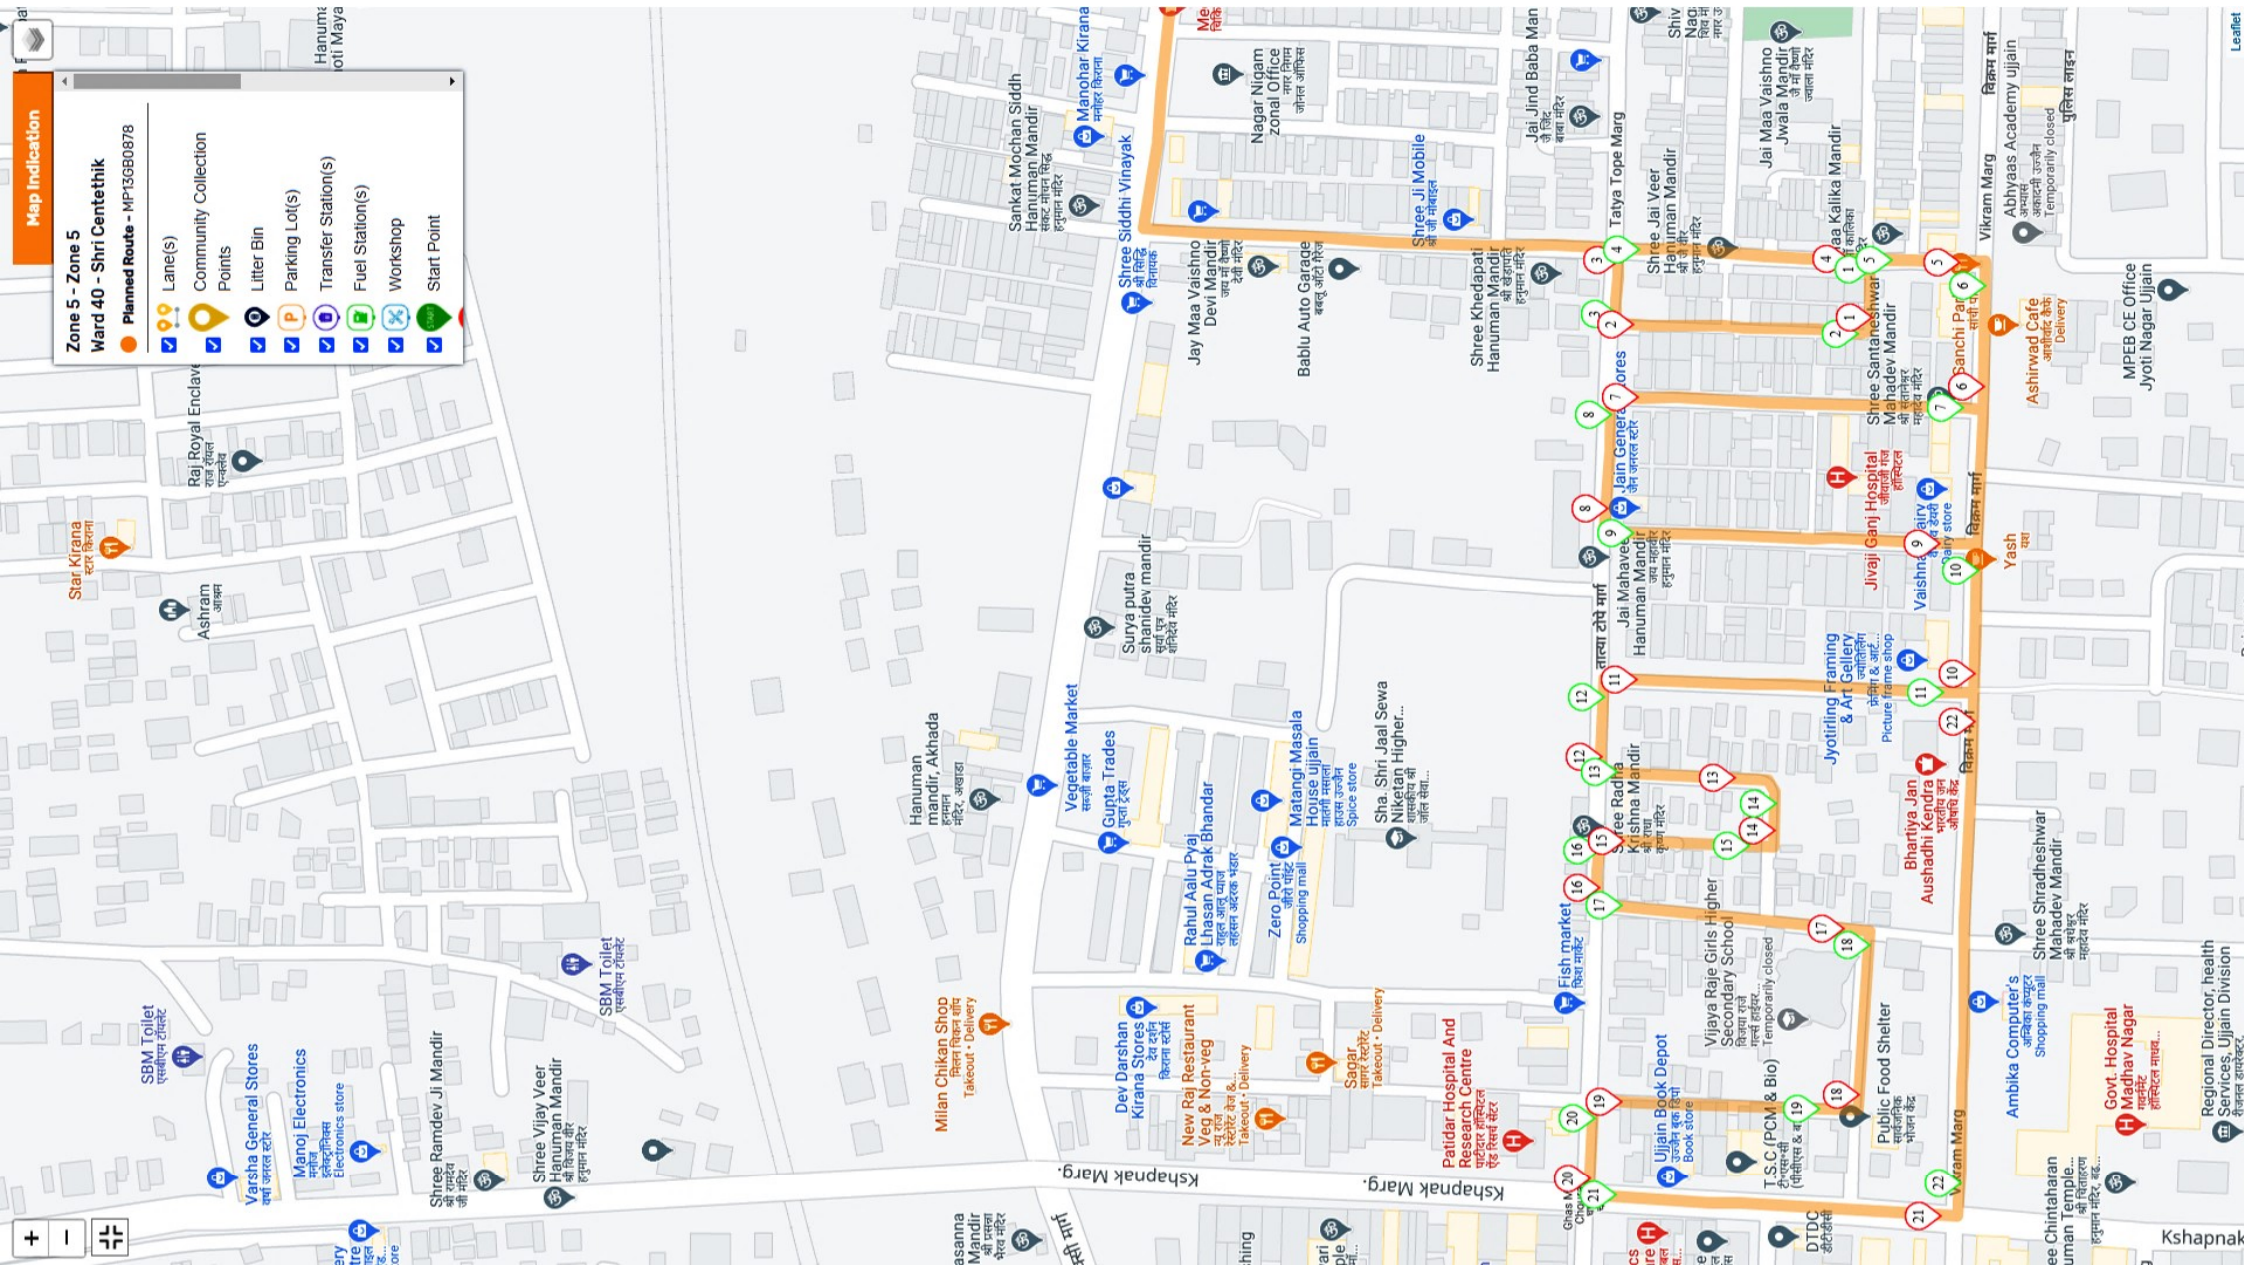

Map Indication

**Zone 5 - Zone 5**  
**Ward 40 - Shri Centethik**  
**Planned Route - MP13680878**

- Lane(s)
- Community Collection Points
- Litter Bin
- Parking Lot(s)
- Transfer Station(s)
- Fuel Station(s)
- Workshop
- Start Point

**Map Indication**

**Zone 5 - Zone 5**  
**Ward 40 - Shri Centethik**  
**Planned Route - MP13680878**

- Lane(s)
- Community Collection Points
- Litter Bin
- Parking Lot(s)
- Transfer Station(s)
- Fuel Station(s)
- Workshop
- Start Point

**Map Indication**

**Zone 5 - Zone 5**  
**Ward 40 - Shri Centethik**  
**Planned Route - MP13060878**

- Lane(s)
- Community Collection Points
- Litter Bin
- Parking Lot(s)
- Transfer Station(s)
- Fuel Station(s)
- Workshop
- Start Point

### Map Indication

- Zone 5 - Zone 5**  
**Ward 40 - Shri Centethik**
- **Planned Route - MP13L1047**
  - ☑ Lane(s)
  - ☑ Community Collection Points
  - ☑ Litter Bin
  - ☑ Parking Lot(s)
  - ☑ Transfer Station(s)
  - ☑ Fuel Station(s)
  - ☑ Workshop
  - ☑ Start Point