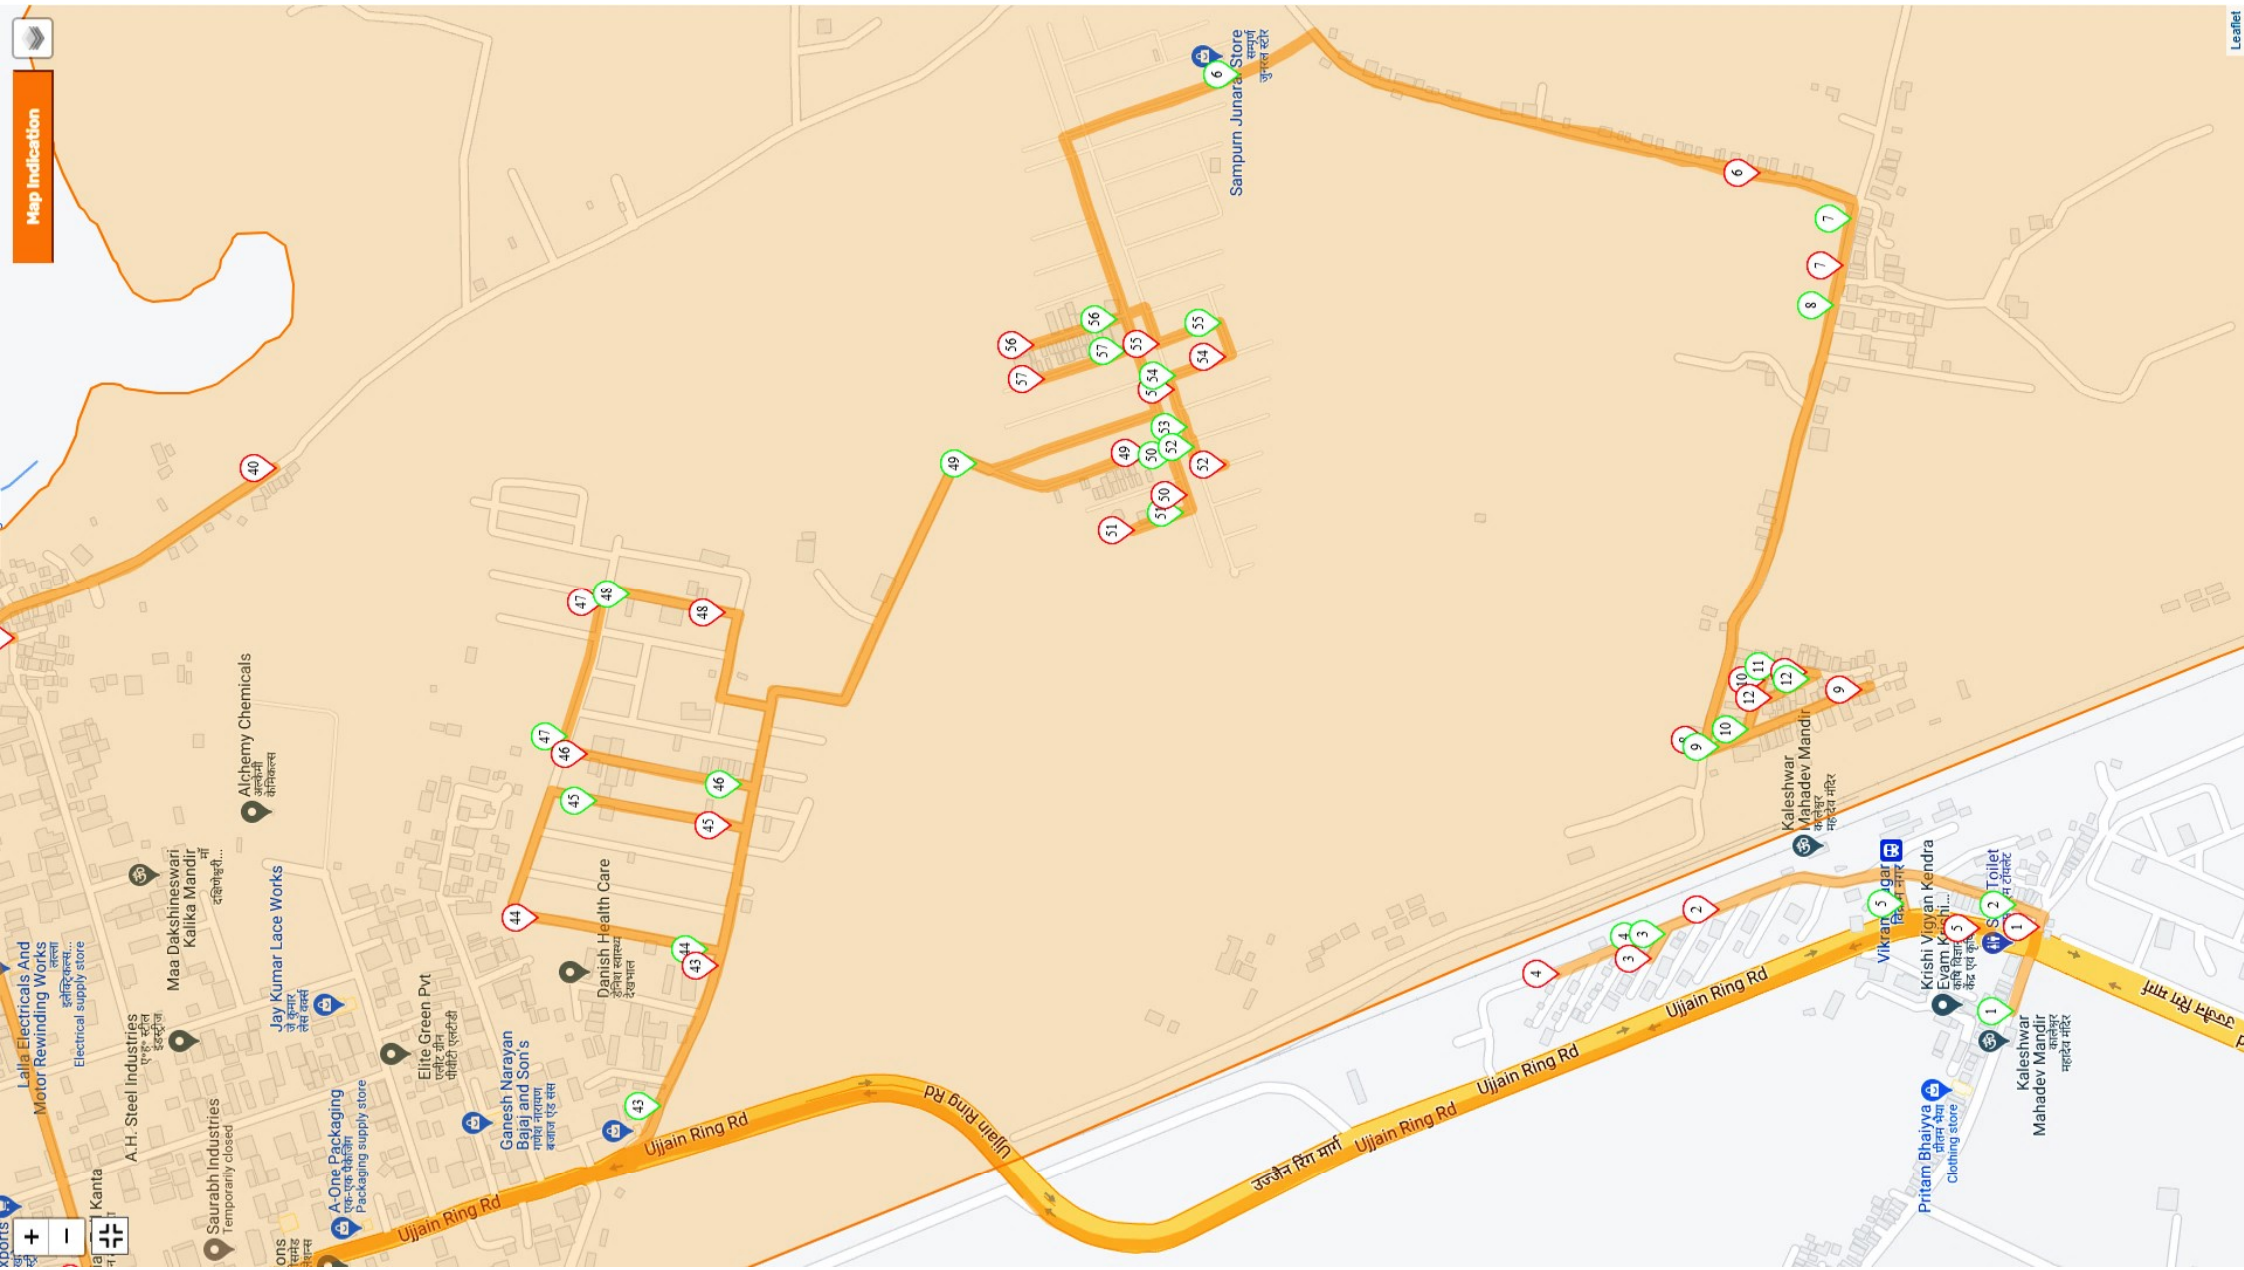

Map Indication

- Zone 5 - Zone 5
- Ward 41 - Chakor Park
- Planned Route - MP13GA8638
- Lane(s)
- Community Collection Points
- Litter Bin
- Parking Lot(s)
- Transfer Station(s)
- Fuel Station(s)
- Workshop
- Start Point

Map Indication

Zone 5 - Zone 5
Ward 41 - Chakor Park

Planned Route - MP13GA8638

- Lane(s)
- Community Collection Points
- Litter Bin
- Parking Lot(s)
- Transfer Station(s)
- Fuel Station(s)
- Workshop
- Start Point

Map Indication

Zone 5 - Zone 5
Ward 41 - Chakor Park

Planned Route - MP136B0763

- Lane(s)
- Community Collection
- Points
- Litter Bin
- Parking Lot(s)
- Transfer Station(s)
- Fuel Station(s)
- Workshop
- Start Point

Map Indication

Leaflet

Map Indication

Zone 5 - Zone 5
Ward 41 - Chakor Park
Planned Route - MP13080763

- Lane(s)
- Community Collection Points
- Litter Bin
- Parking Lot(s)
- Transfer Station(s)
- Fuel Station(s)
- Workshop
- Start Point