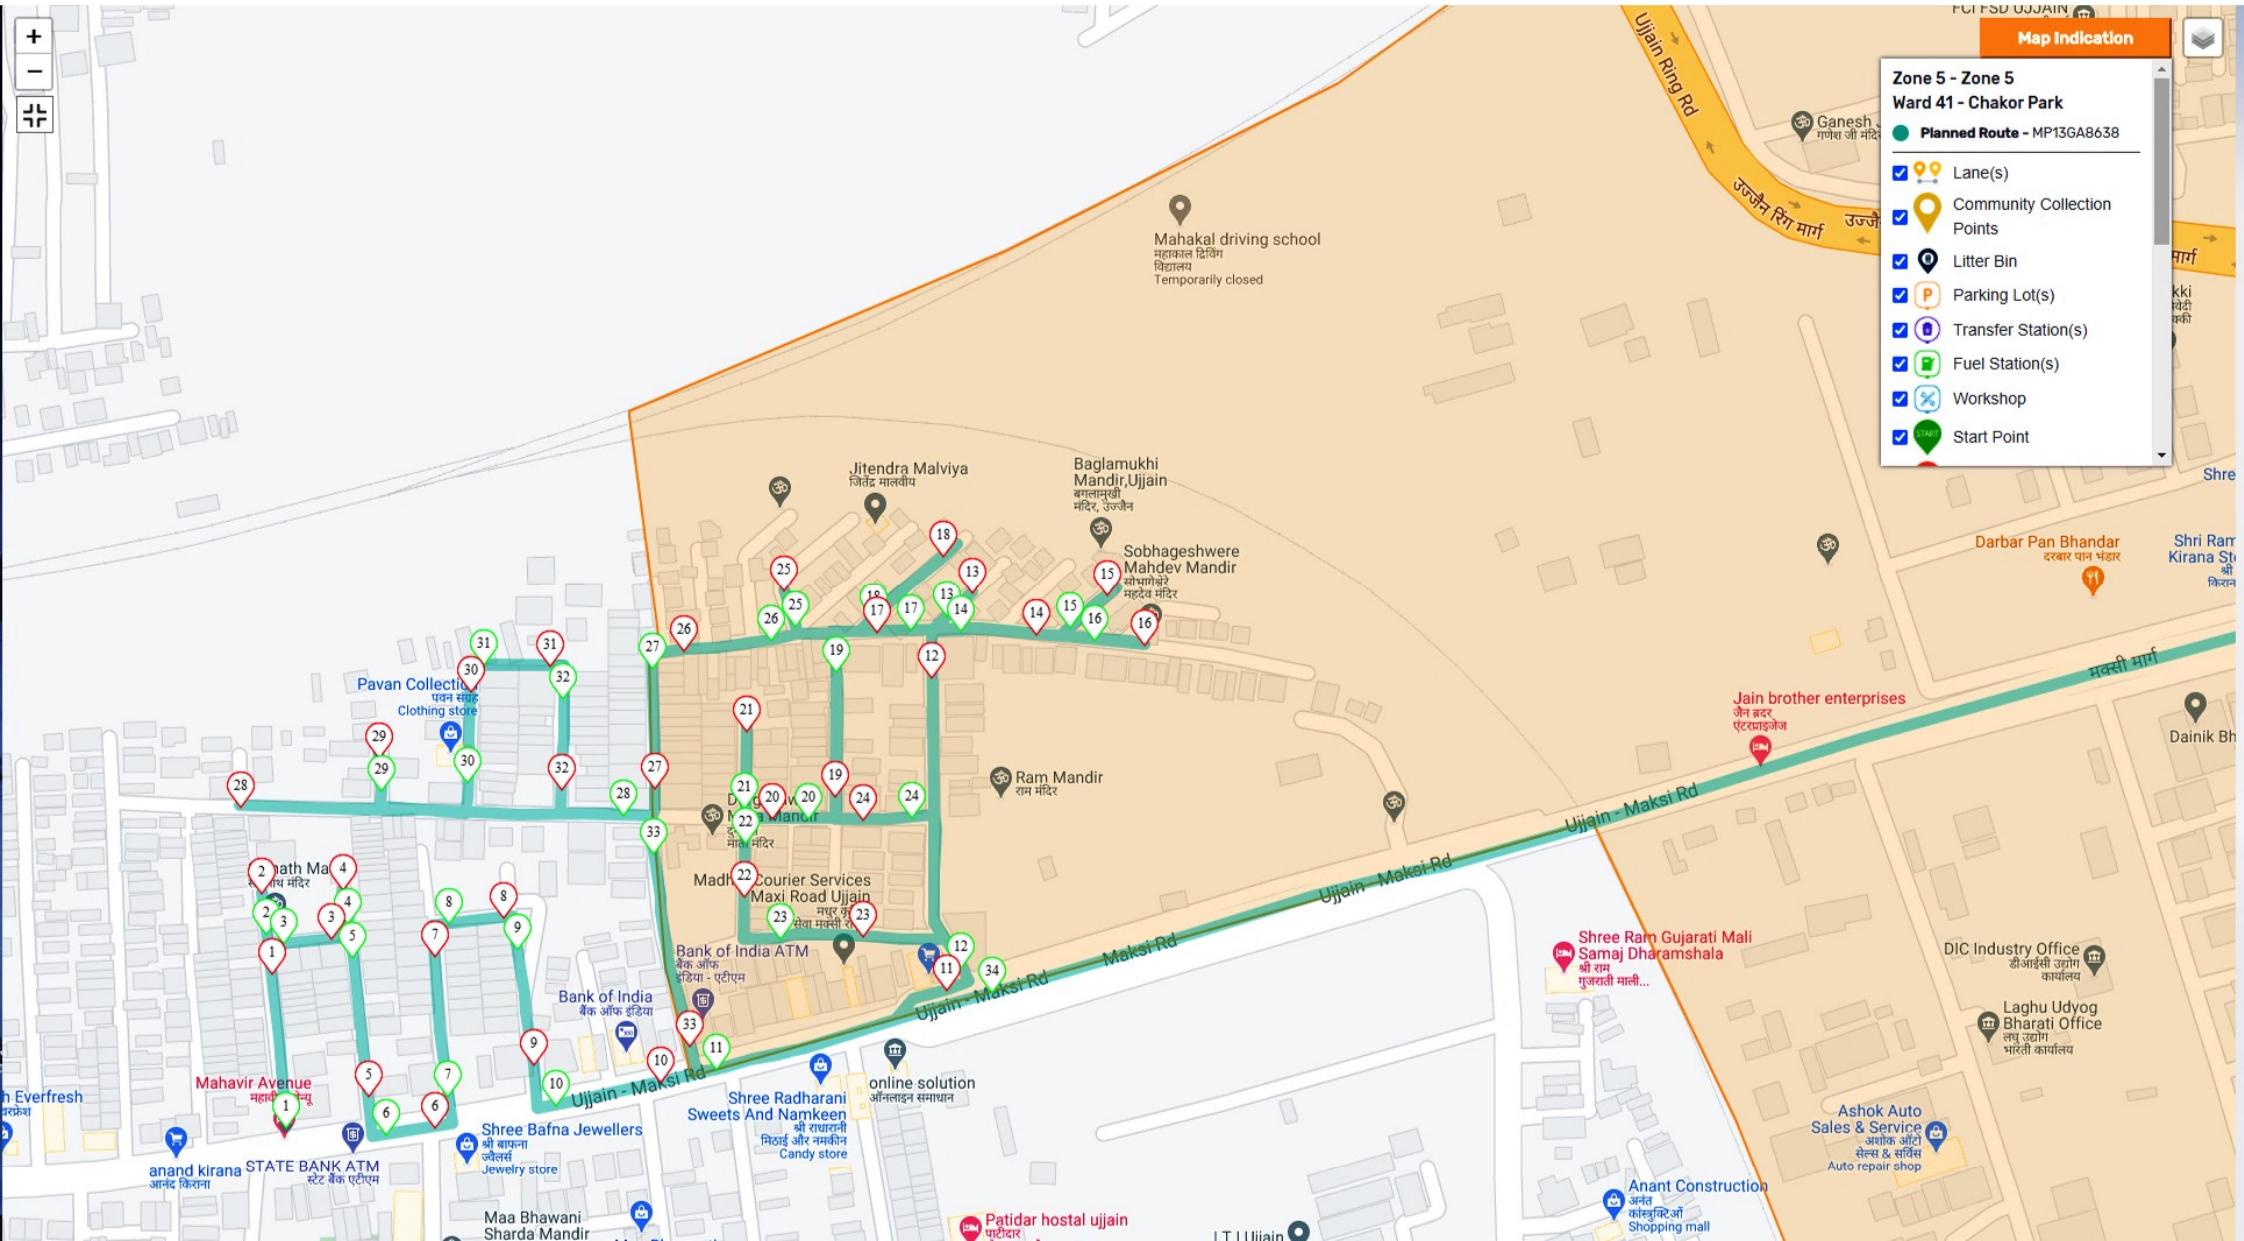

Map Indication

- Zone 5 - Zone 5
- Ward 41 - Chakor Park
- Planned Route - MP13GA8638
- Lane(s)
- Community Collection Points
- Litter Bin
- Parking Lot(s)
- Transfer Station(s)
- Fuel Station(s)
- Workshop
- Start Point

Map Indication

Zone 5 - Zone 5
Ward 41 - Chakor Park

Planned Route - MP13GA8638

- Lane(s)
- Community Collection Points
- Litter Bin
- Parking Lot(s)
- Transfer Station(s)
- Fuel Station(s)
- Workshop
- Start Point

Map Indication

Zone 5 - Zone 5
Ward 41 - Chakor Park

Planned Route - MP136B0763

- Lane(s)
- Community Collection
- Points
- Litter Bin
- Parking Lot(s)
- Transfer Station(s)
- Fuel Station(s)
- Workshop
- Start Point

Map Indication

Leaflet

Map Indication

Zone 5 - Zone 5
Ward 41 - Chakor Park
Planned Route - MP13080763

- Lane(s)
- Community Collection Points
- Litter Bin
- Parking Lot(s)
- Transfer Station(s)
- Fuel Station(s)
- Workshop
- Start Point