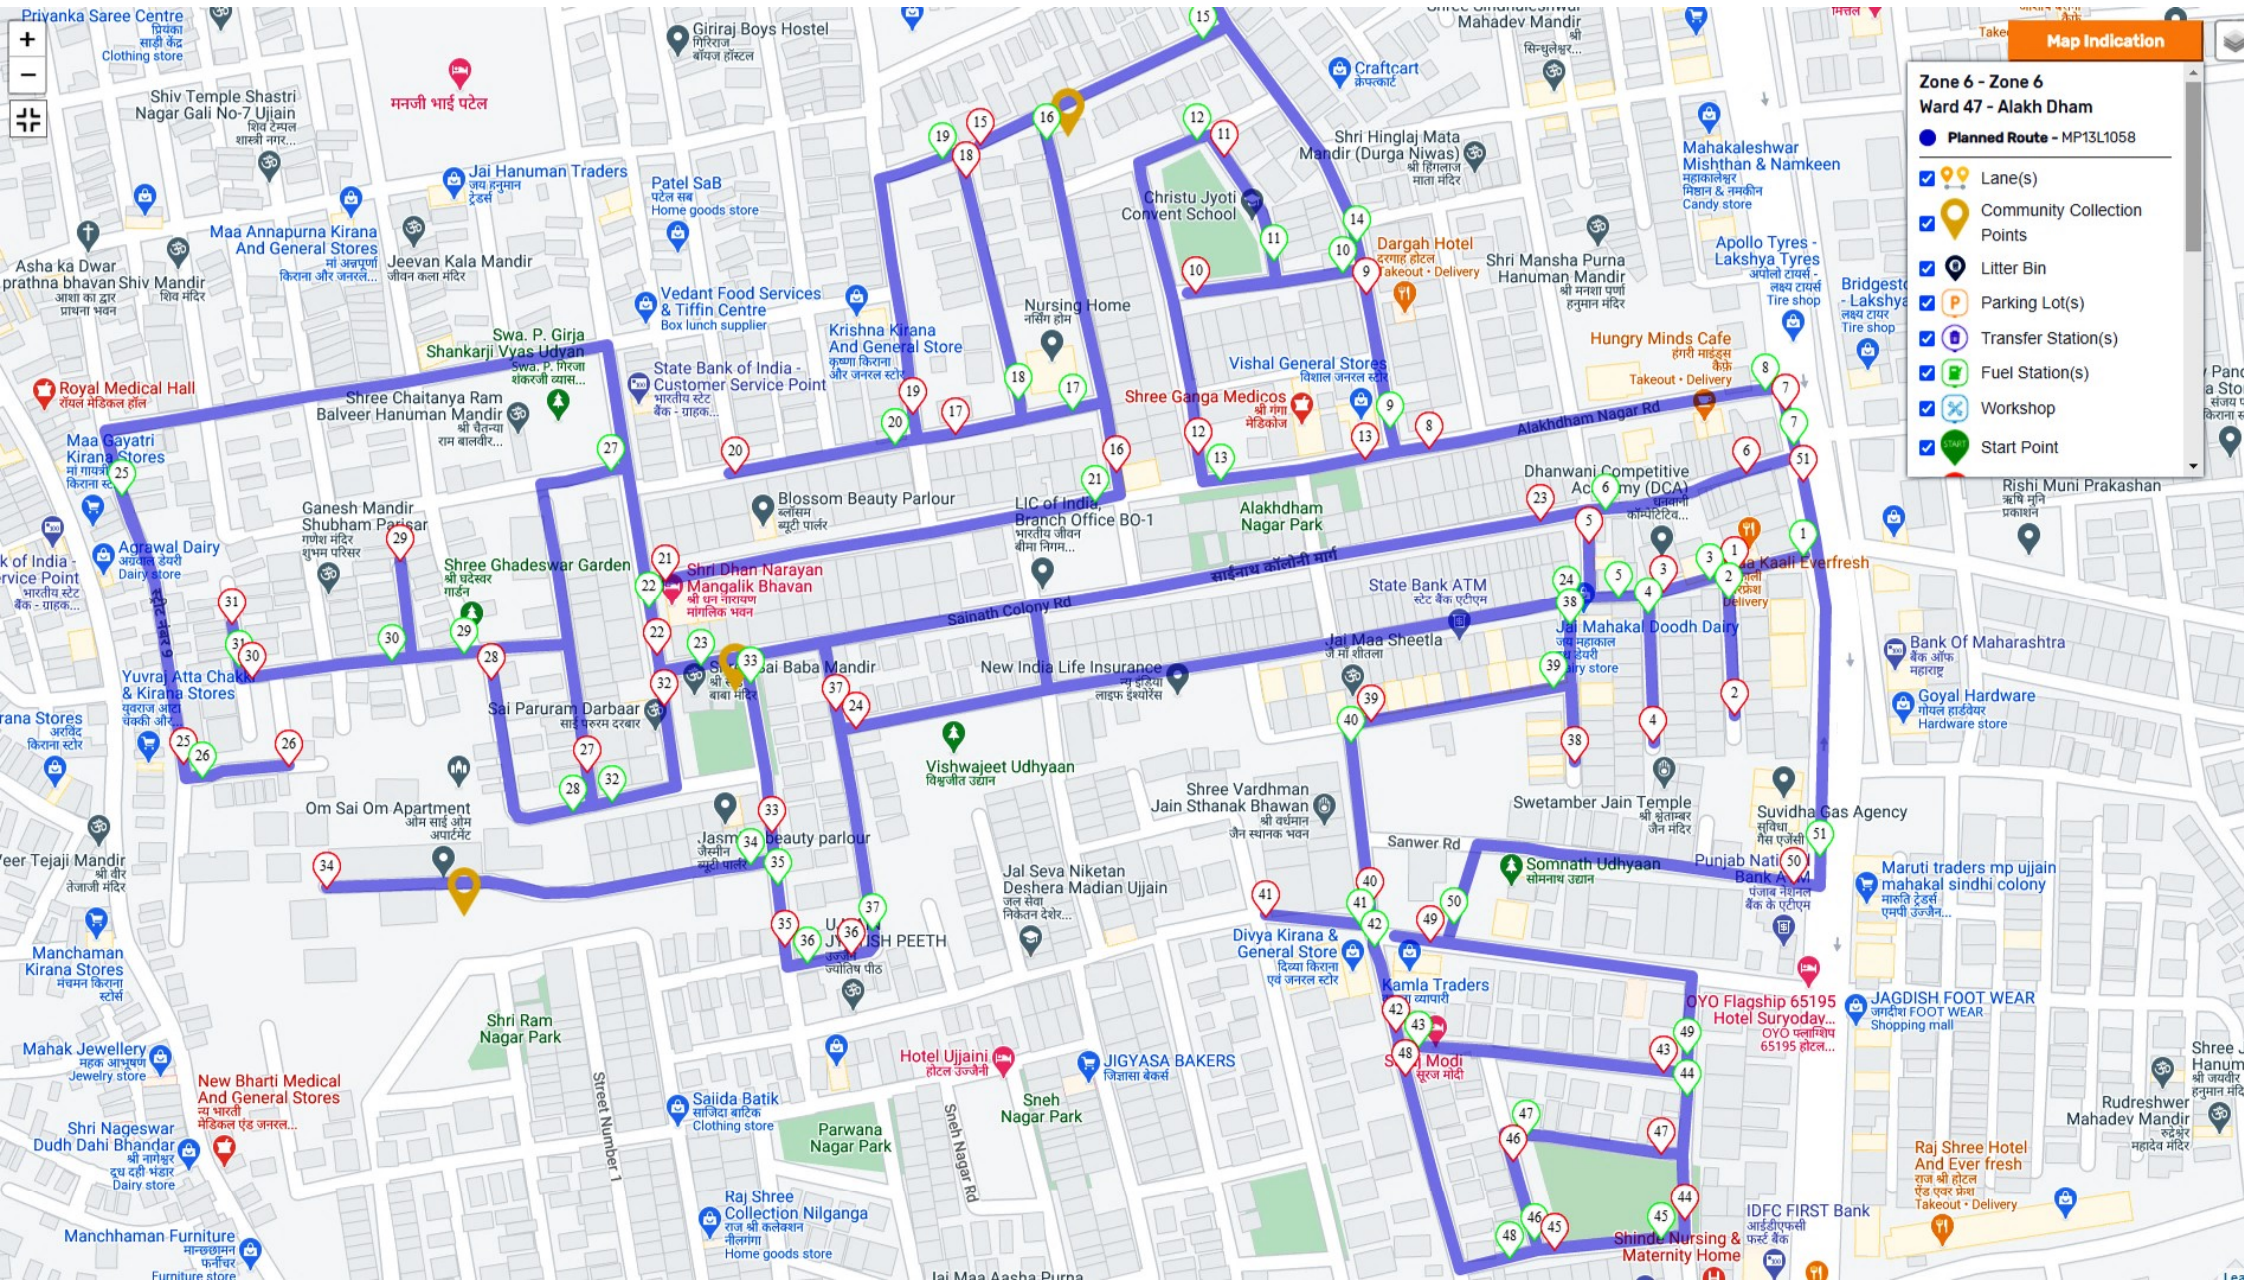

Map Indication

Zone 6 - Ward 47 - Alakh Dham

Planned Route - MP13L1672

- Planned Route
- Lane(s)
- Community Collection Points
- Litter Bin
- Parking Lot(s)
- Transfer Station(s)
- Fuel Station(s)
- Workshop
- Start Point

Map navigation controls: zoom in (+), zoom out (-), and a compass icon.

Shree Ganga Microfinance
Zone 6 - Ward 47 - Alakh Dham
Planned Route - MP13L1672

Map legend and navigation controls. Includes icons for Lane(s), Community Collection Points, Litter Bin, Parking Lot(s), Transfer Station(s), Fuel Station(s), Workshop, and Start Point. Navigation controls include zoom in (+), zoom out (-), and a compass icon.

Main map area showing a green route with 61 numbered stops (1-61) across a street grid. Landmarks include: Vishal General Store, Blossom Beauty Parlour, Shri Dhan Narayan Mangalik Bhawan, Shree Sai Baba Mandir, Sai Paruram Darbaar, Sai Om Apartment, Shri Ram Nagar Park, UJJAIN JYOTISH PEETH, Deshmera Madian Ujjain, Hotel Ujjain, Parwana Nagar Park, Raj Sheen Nilganga, Akshada boutique, Satsang Ujjain, Bahadur Watch, Kalbarga Kirana And General Store, Maa Nammar, Shiv Parivar, Mohan Dairy, Shree Bheromaharaj Nanakheda Ujjain, Shree Kirana, Santosh Kirana, Jayder Jewellers, Krishna Dairy, Dindayal Shopping Centre, Ideal Party, Allen Career Institute Ujjain, IBS Global Academy, DHARM VIGYAN SHODH DWARIKA, Yogenara Rajut, Deshmukh Hospital And Research Center Ujjain, and Avis Aut Motory. Street names include Sanwer Rd, Sainath Colony Rd, Shree Nagar Rd, Mohan Dairy, and Namakheda Rd.

Map navigation controls: zoom in (+), zoom out (-), and a compass icon.

Map Indication

Zone 6 - Zone 6
Ward 47 - Alakh Dham
Planned Route - MP13L1058

- Lane(s)
- Community Collection Points
- Litter Bin
- Parking Lot(s)
- Transfer Station(s)
- Fuel Station(s)
- Workshop
- Start Point