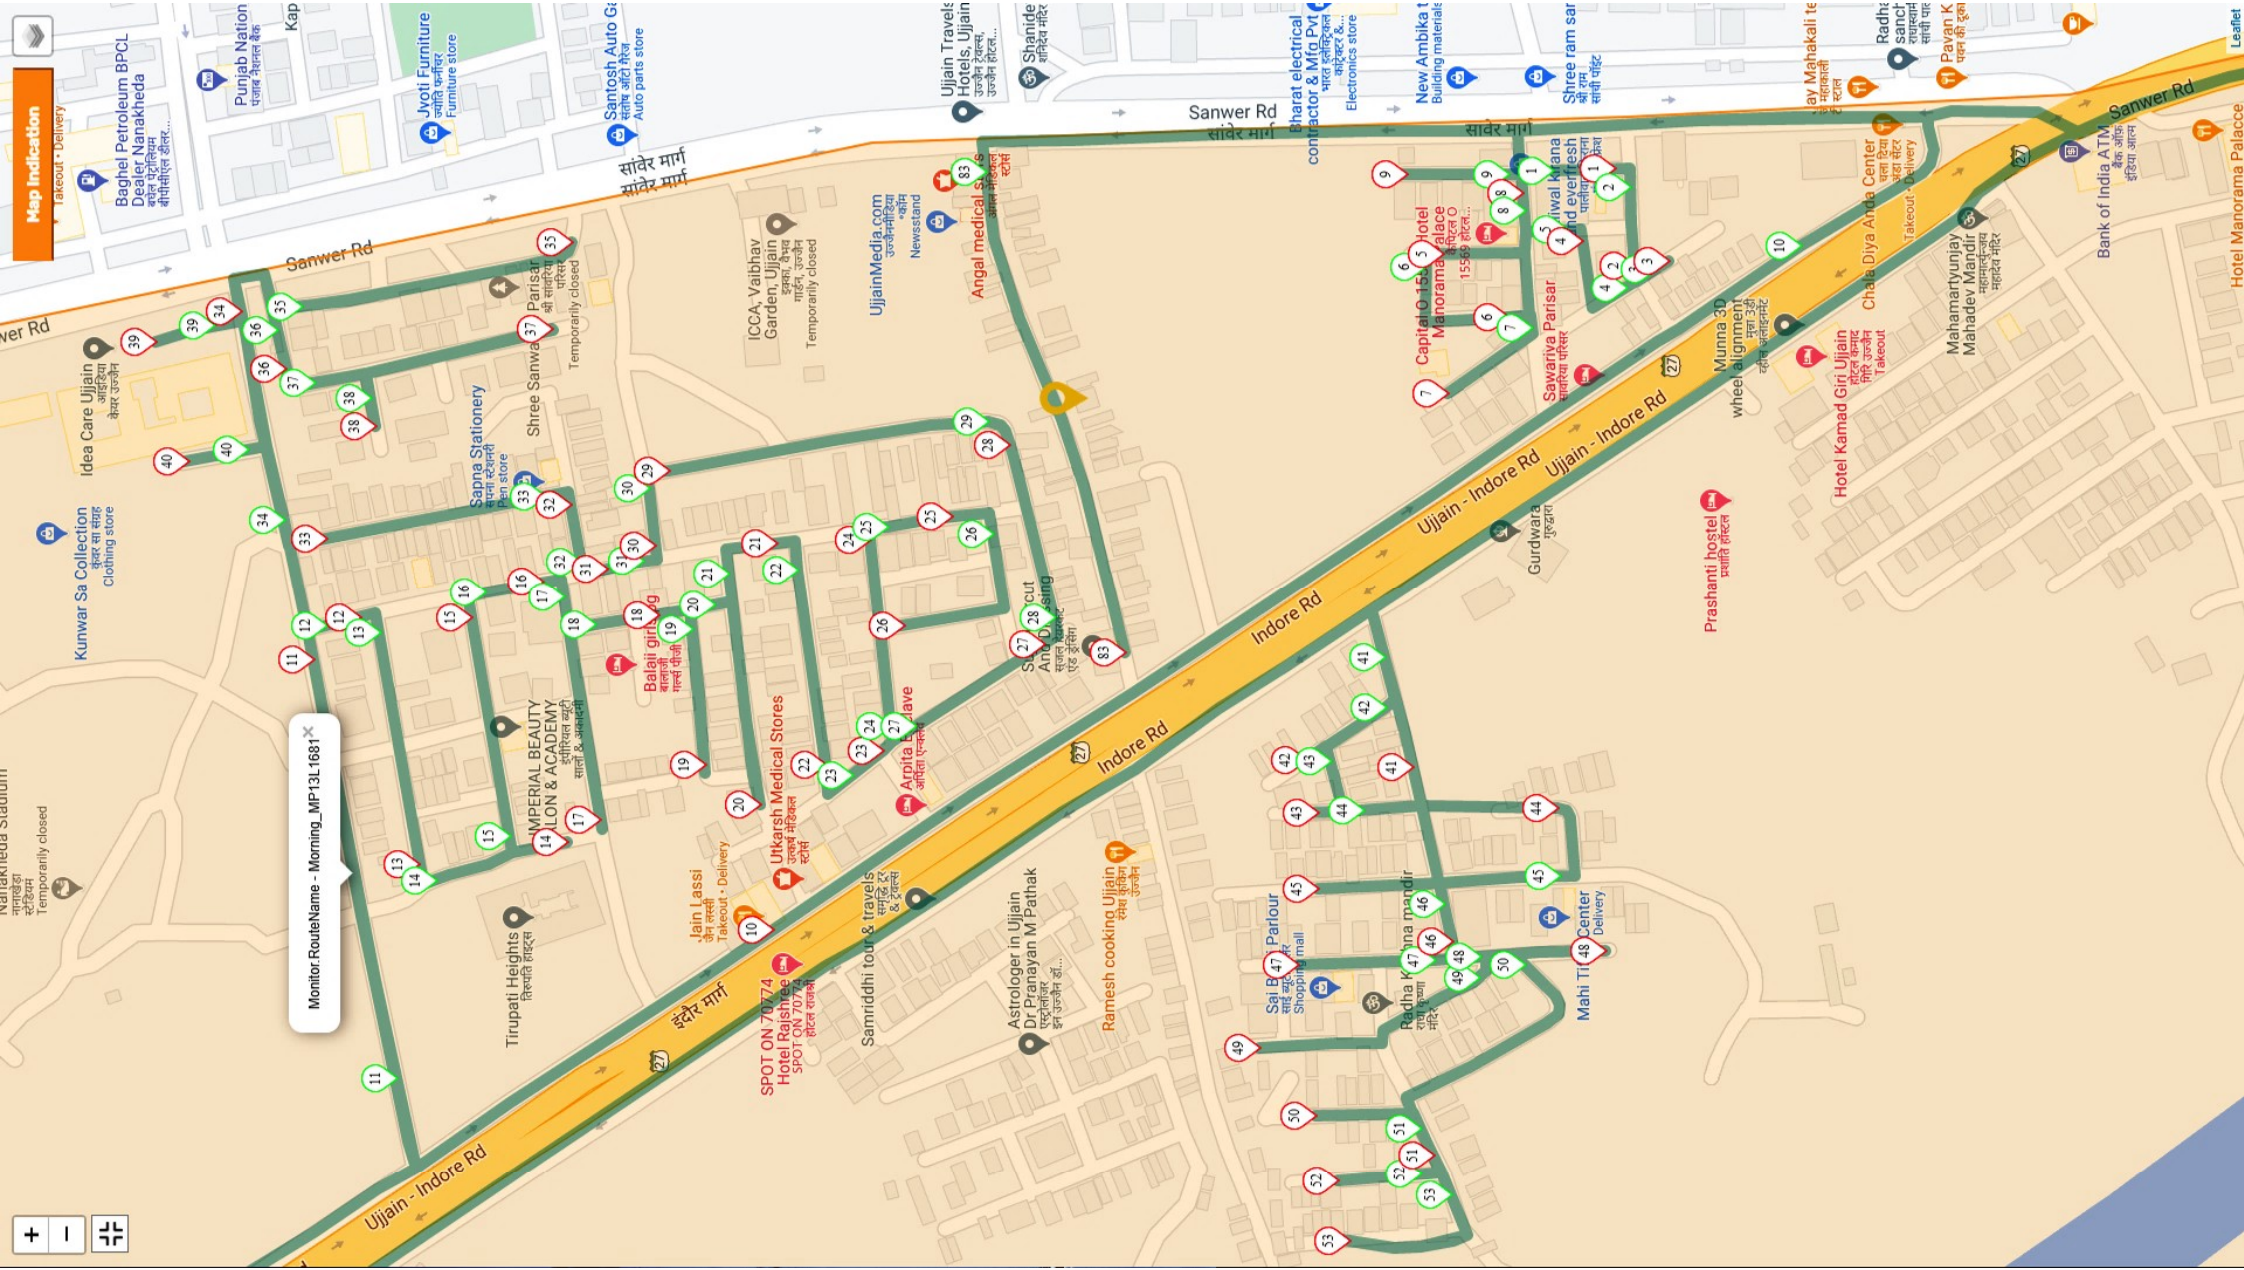

anuman
eti Ghat
सिद्धेश्वर
मान मंदिर ...

Map Indication

Zone 6 - Zone 6
Ward 48 - Nanakheda

● **Planned Route - MP13GB0761**

- Lane(s)
- Community Collection Points
- Litter Bin
- Parking Lot(s)
- Transfer Station(s)
- Fuel Station(s)
- Workshop
- Start Point

Anj
krip
अनु
देव क
Sho

nav lax
e and
शमी
हं बुटीक
ng store

Map Indication

Zone 6 - Zone 6
Ward 48 - Nanakheda

Planned Route - MP13GA8628

- Lane(s)
- Community Collection Points
- Litter Bin
- Parking Lot(s)
- Transfer Station(s)
- Fuel Station(s)
- Workshop
- Start Point

Monitor RouteName - Morning_MP13L1681*

Zone 6 - Zone 6
Ward 48 - Nanakheda

● **Planned Route - MP13GB0761**

- Lane(s)
- Community Collection Points
- Litter Bin
- Parking Lot(s)
- Transfer Station(s)
- Fuel Station(s)
- Workshop
- Start Point

UEC Wild Area
UEC वाइल्ड एरिया