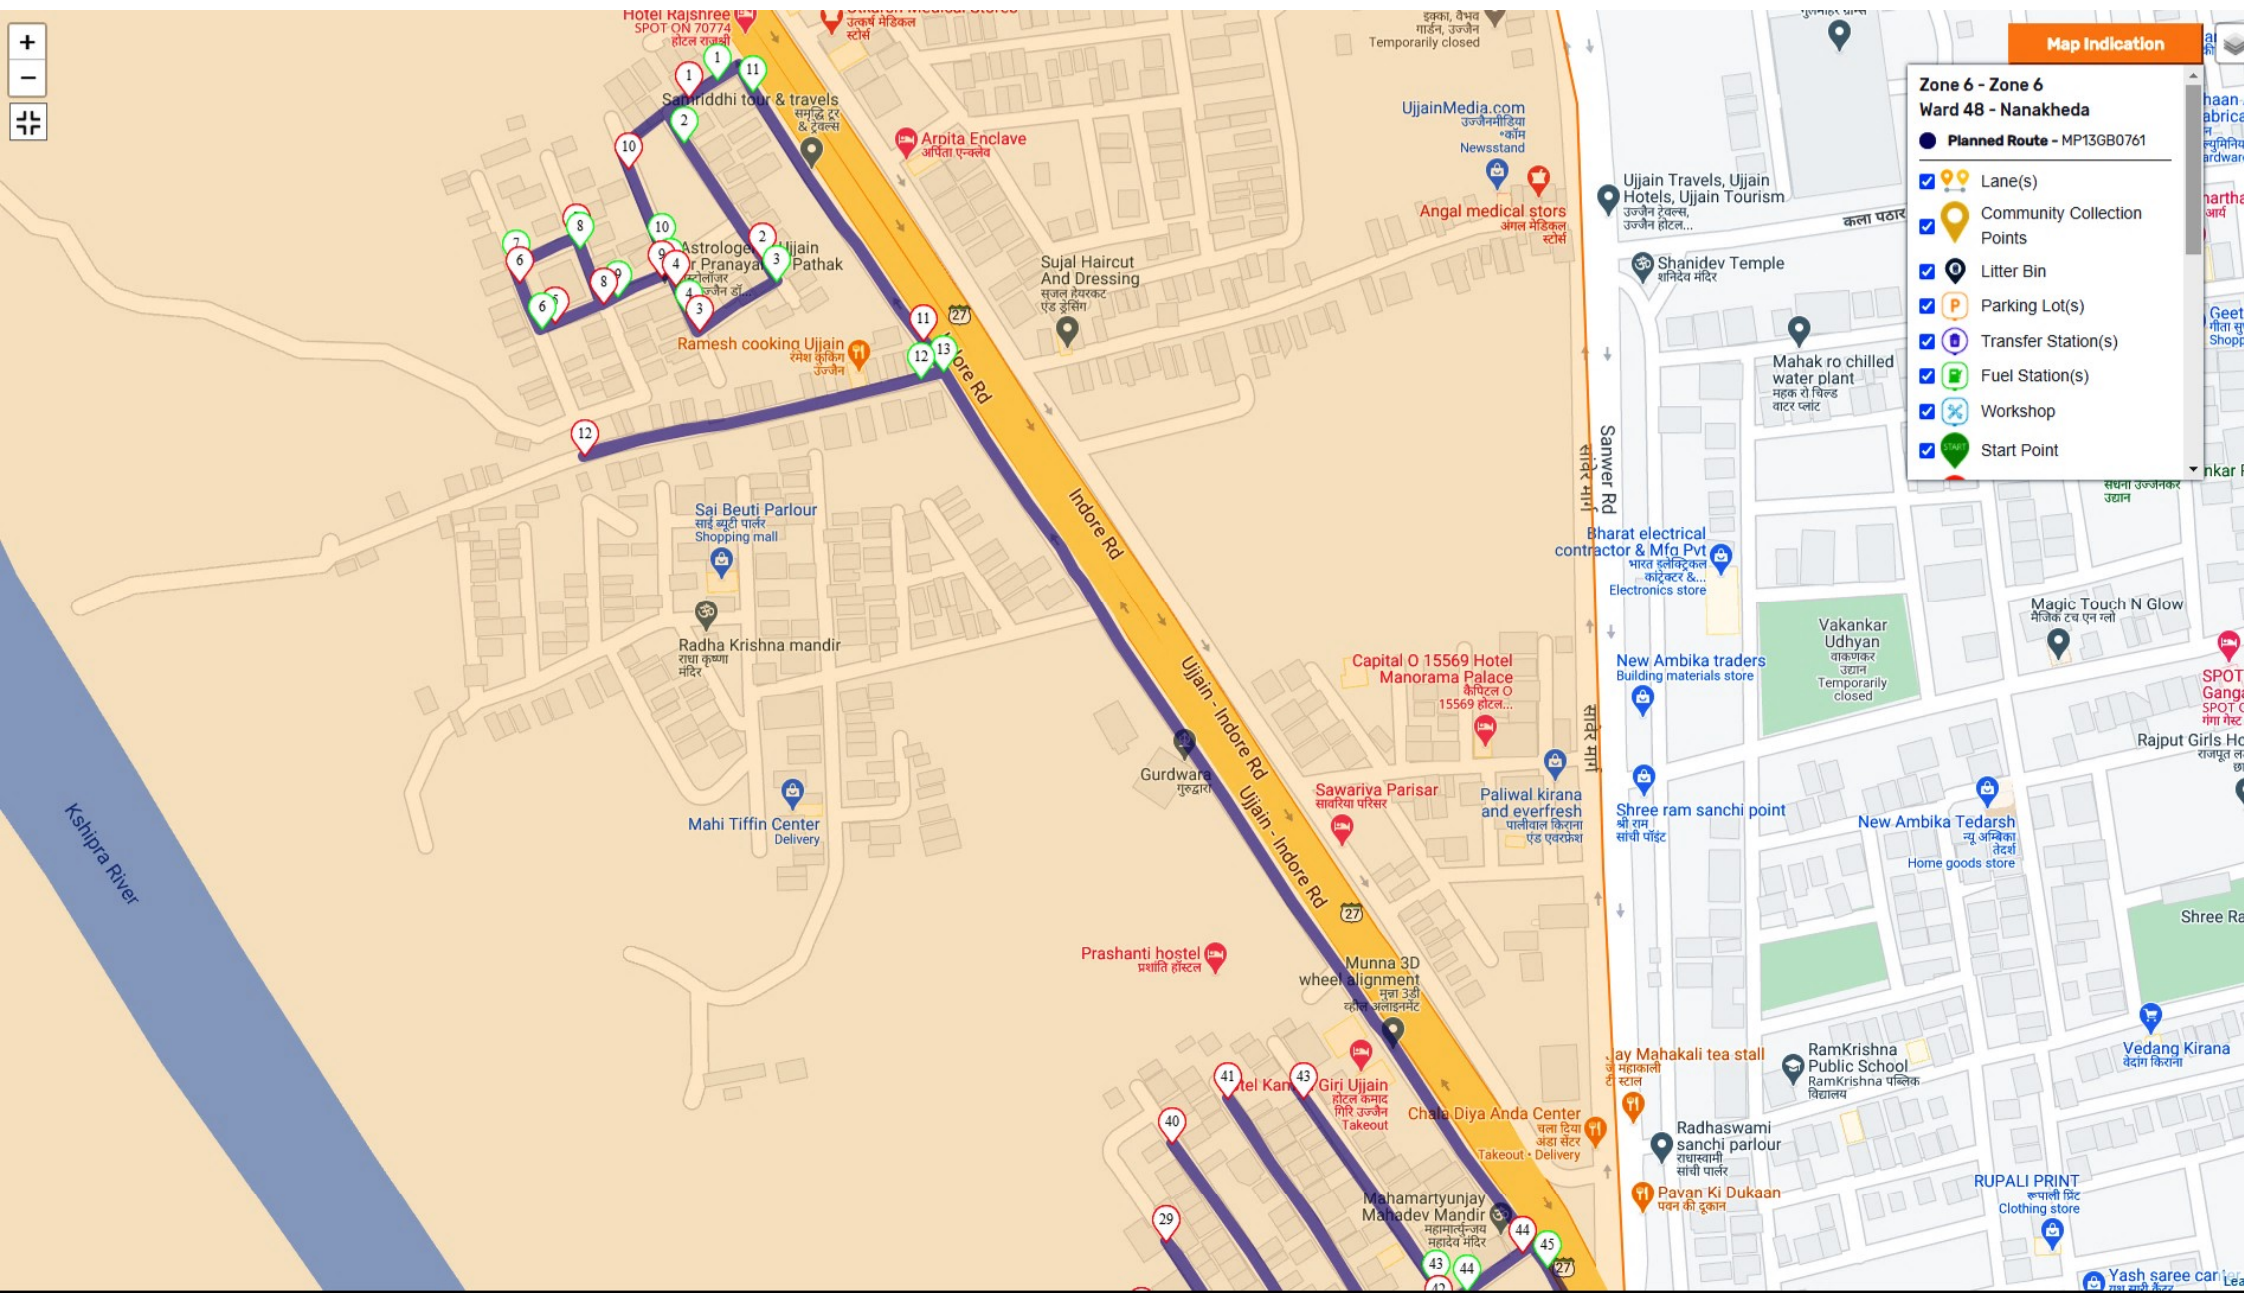

anuman
eti Ghat
सिद्धेश्वर
मान मंदिर ...

Map Indication

Zone 6 - Zone 6
Ward 48 - Nanakheda

● **Planned Route - MP13GB0761**

- Lane(s)
- Community Collection Points
- Litter Bin
- Parking Lot(s)
- Transfer Station(s)
- Fuel Station(s)
- Workshop
- Start Point

Anj
krip
अनु
देव क
Sho

nav lax
e and
शमी
हं बुटीक
ng store

Map Indication

Zone 6 - Zone 6
Ward 48 - Nanakheda

Planned Route - MP13GA8628

- Lane(s)
- Community Collection Points
- Litter Bin
- Parking Lot(s)
- Transfer Station(s)
- Fuel Station(s)
- Workshop
- Start Point

Monitor RouteName - Morning_MP13L1681*

Zone 6 - Zone 6
Ward 48 - Nanakheda

● **Planned Route - MP13GB0761**

- Lane(s)
- Community Collection Points
- Litter Bin
- Parking Lot(s)
- Transfer Station(s)
- Fuel Station(s)
- Workshop
- Start Point

UEC Wild Area
UEC वाइल्ड एरिया