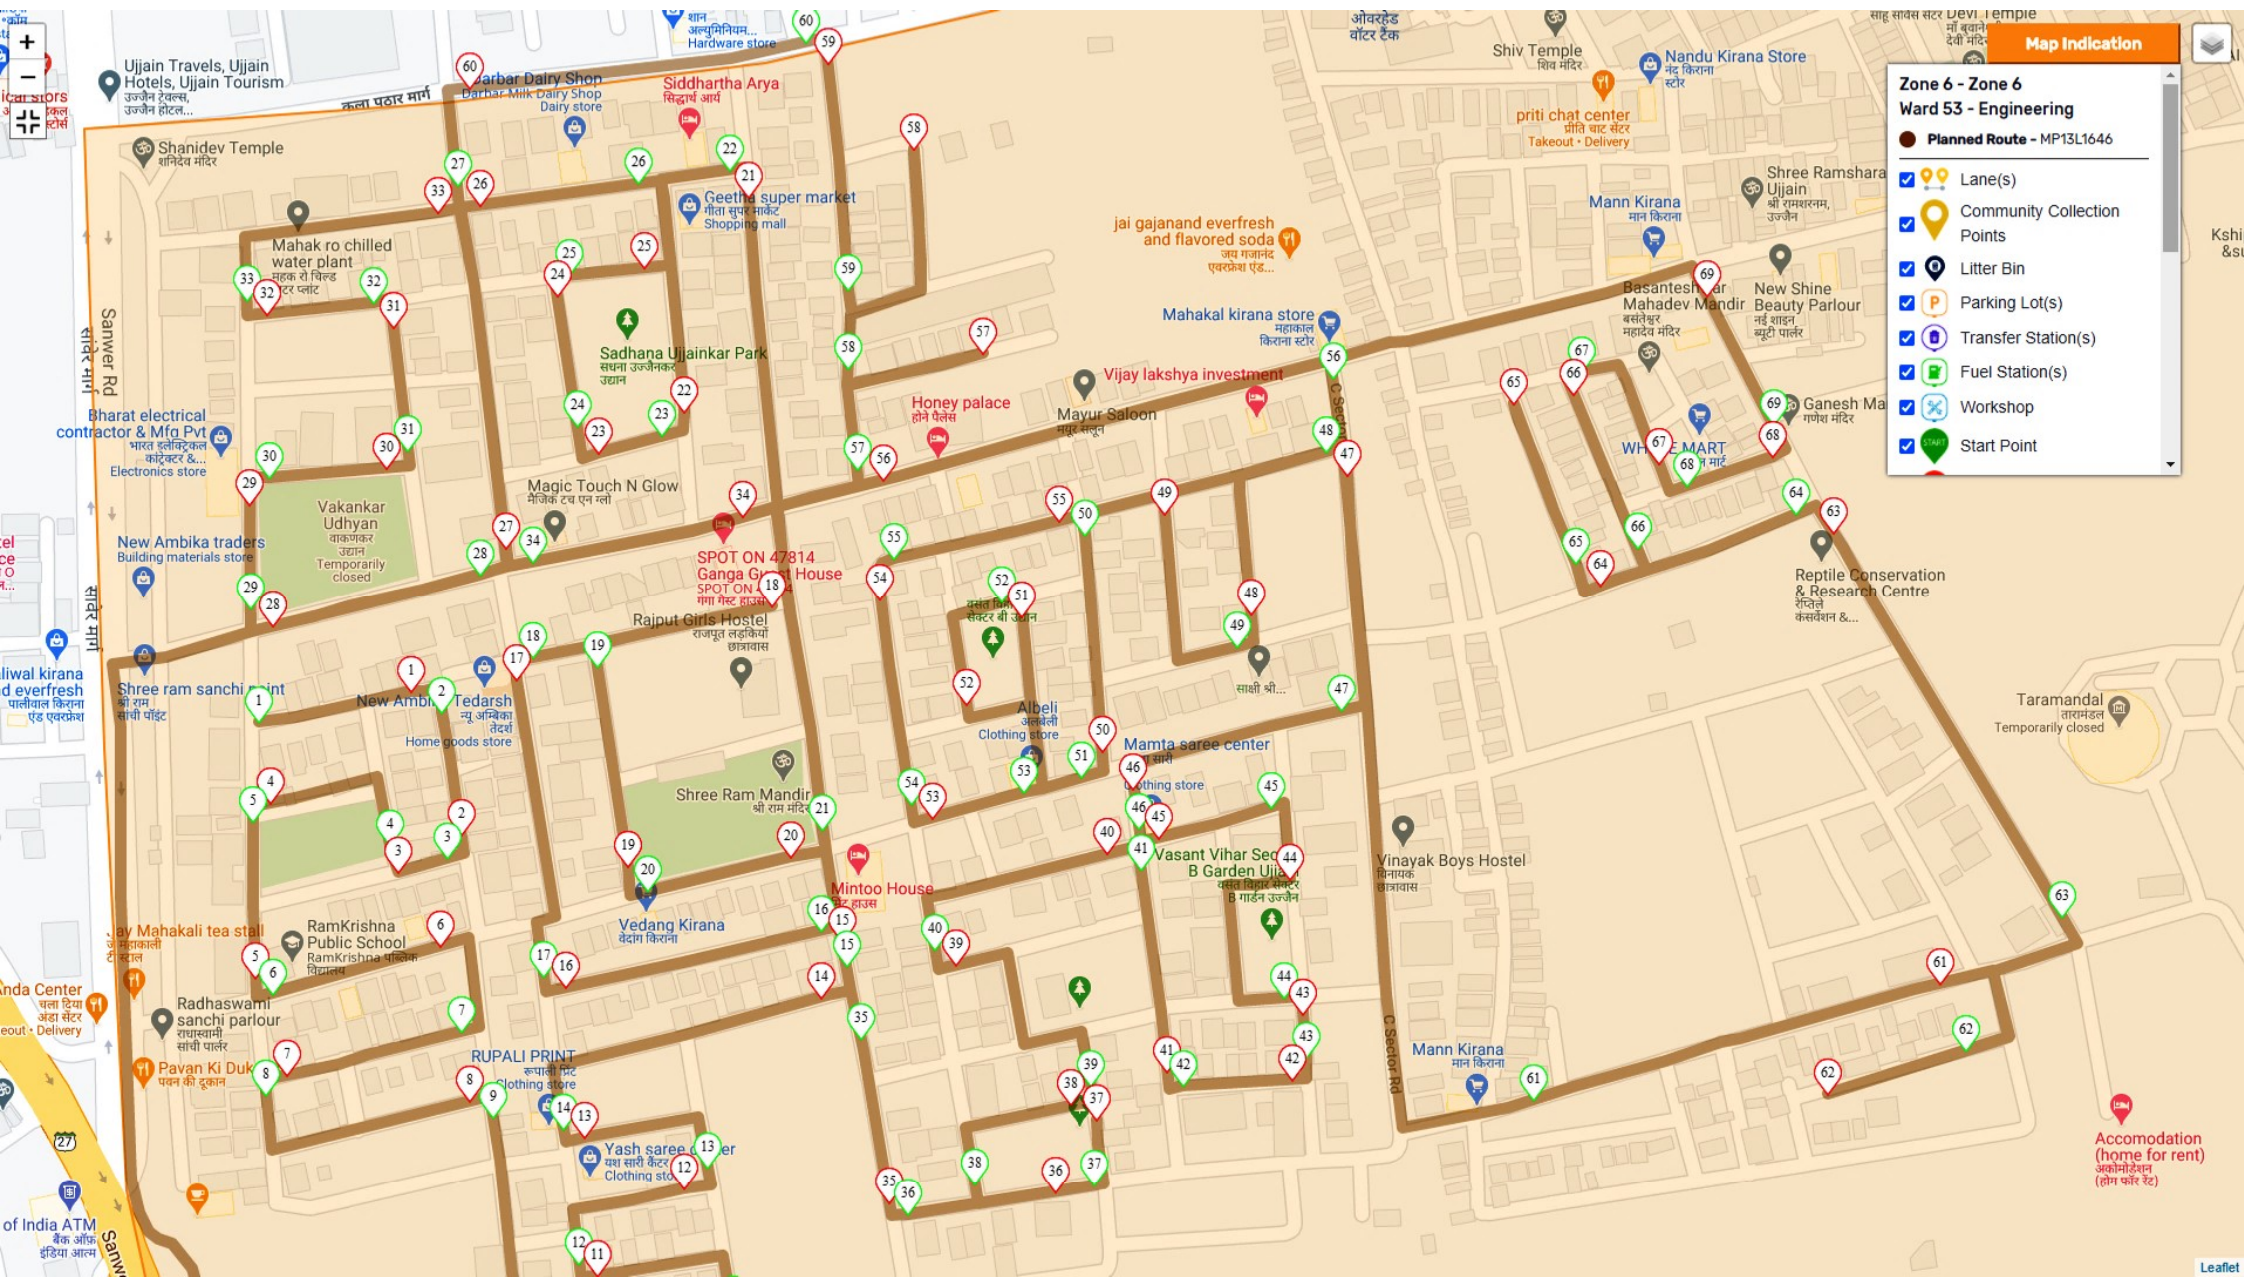

Map Indication

Zone 6 - Zone 6

Ward 53 - Engineering

Planned Route - MP13080762

- Lane(s)
- Community Collection Points
- Litter Bin
- Parking Lot(s)
- Transfer Station(s)
- Fuel Station(s)
- Workshop
- Start Point

Map Indication

- Zone 6 - Zone 6**
Ward 53 - Engineering
 ● **Planned Route - MP13L1646**
- Lane(s)
 - Community Collection Points
 - Litter Bin
 - Parking Lot(s)
 - Transfer Station(s)
 - Fuel Station(s)
 - Workshop
 - Start Point

Accommodation (home for rent)
 अकामिडेशन (होम फॉर रेंट)

Map Indication

jagrati restaurant.
जागति रेस्टोरेंट
Takeout • Delivery

Eco Park
इको पार्क

Eco Park Van
Ropni Triveni
इको पार्क वैन रोपनी त्रिवेणी

Shamshan Ghat
शमशान घाट

Map Indication

Zone 6 - Zone 6
Ward 53 - Engineering
Planned Route - MP136B0762

- Lane(s)
- Community Collection Points
- Litter Bin
- Parking Lot(s)
- Transfer Station(s)
- Fuel Station(s)
- Workshop
- Start Point