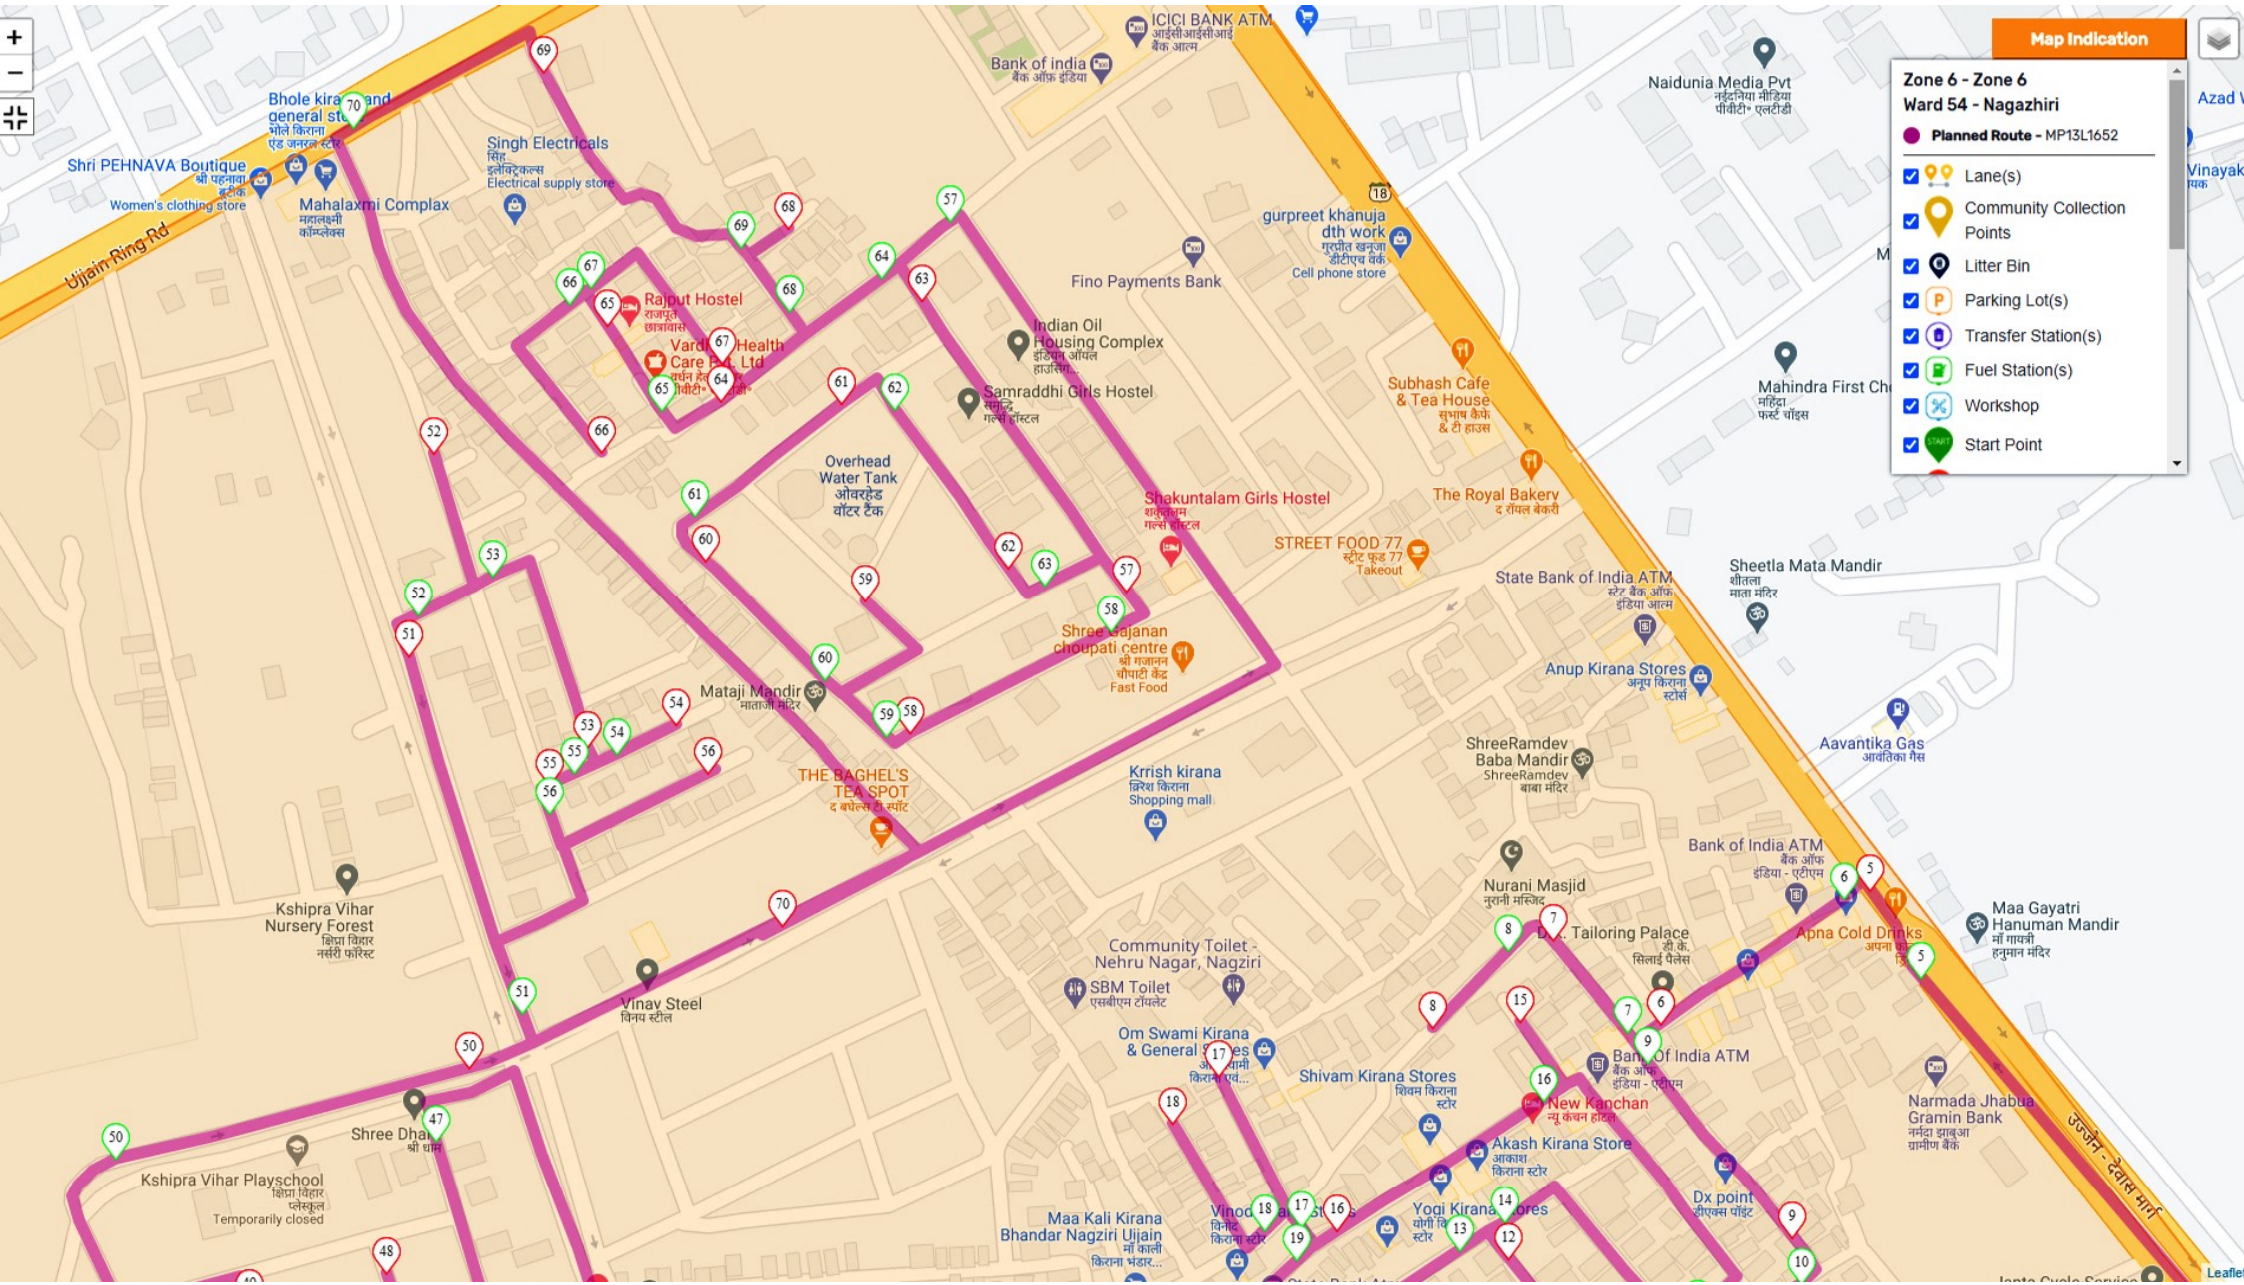

**Map Indication**

**Zone 6 - Zone 6**  
**Ward 54 - Nagazhiri**

- **Planned Route - MP13GB0882**
- 📍 Lane(s)
- 📍 Community Collection Points
- 🗑️ Litter Bin
- P Parking Lot(s)
- 🚪 Transfer Station(s)
- 🛢️ Fuel Station(s)
- 🔧 Workshop
- 📍 Start Point

**Map Indication**

**Zone 6 - Zone 6**  
**Ward 54 - Nagazhiri**  
 ● Planned Route - MP13GB0882

- Lane(s)
- Community Collection Points
- Litter Bin
- Parking Lot(s)
- Transfer Station(s)
- Fuel Station(s)
- Workshop
- Start Point

**Map Indication**

**Zone 6 - Zone 6**  
**Ward 54 - Nagazhiri**  
 Planned Route - MP13L1652

- Lane(s)
- Community Collection Points
- Litter Bin
- Parking Lot(s)
- Transfer Station(s)
- Fuel Station(s)
- Workshop
- Start Point