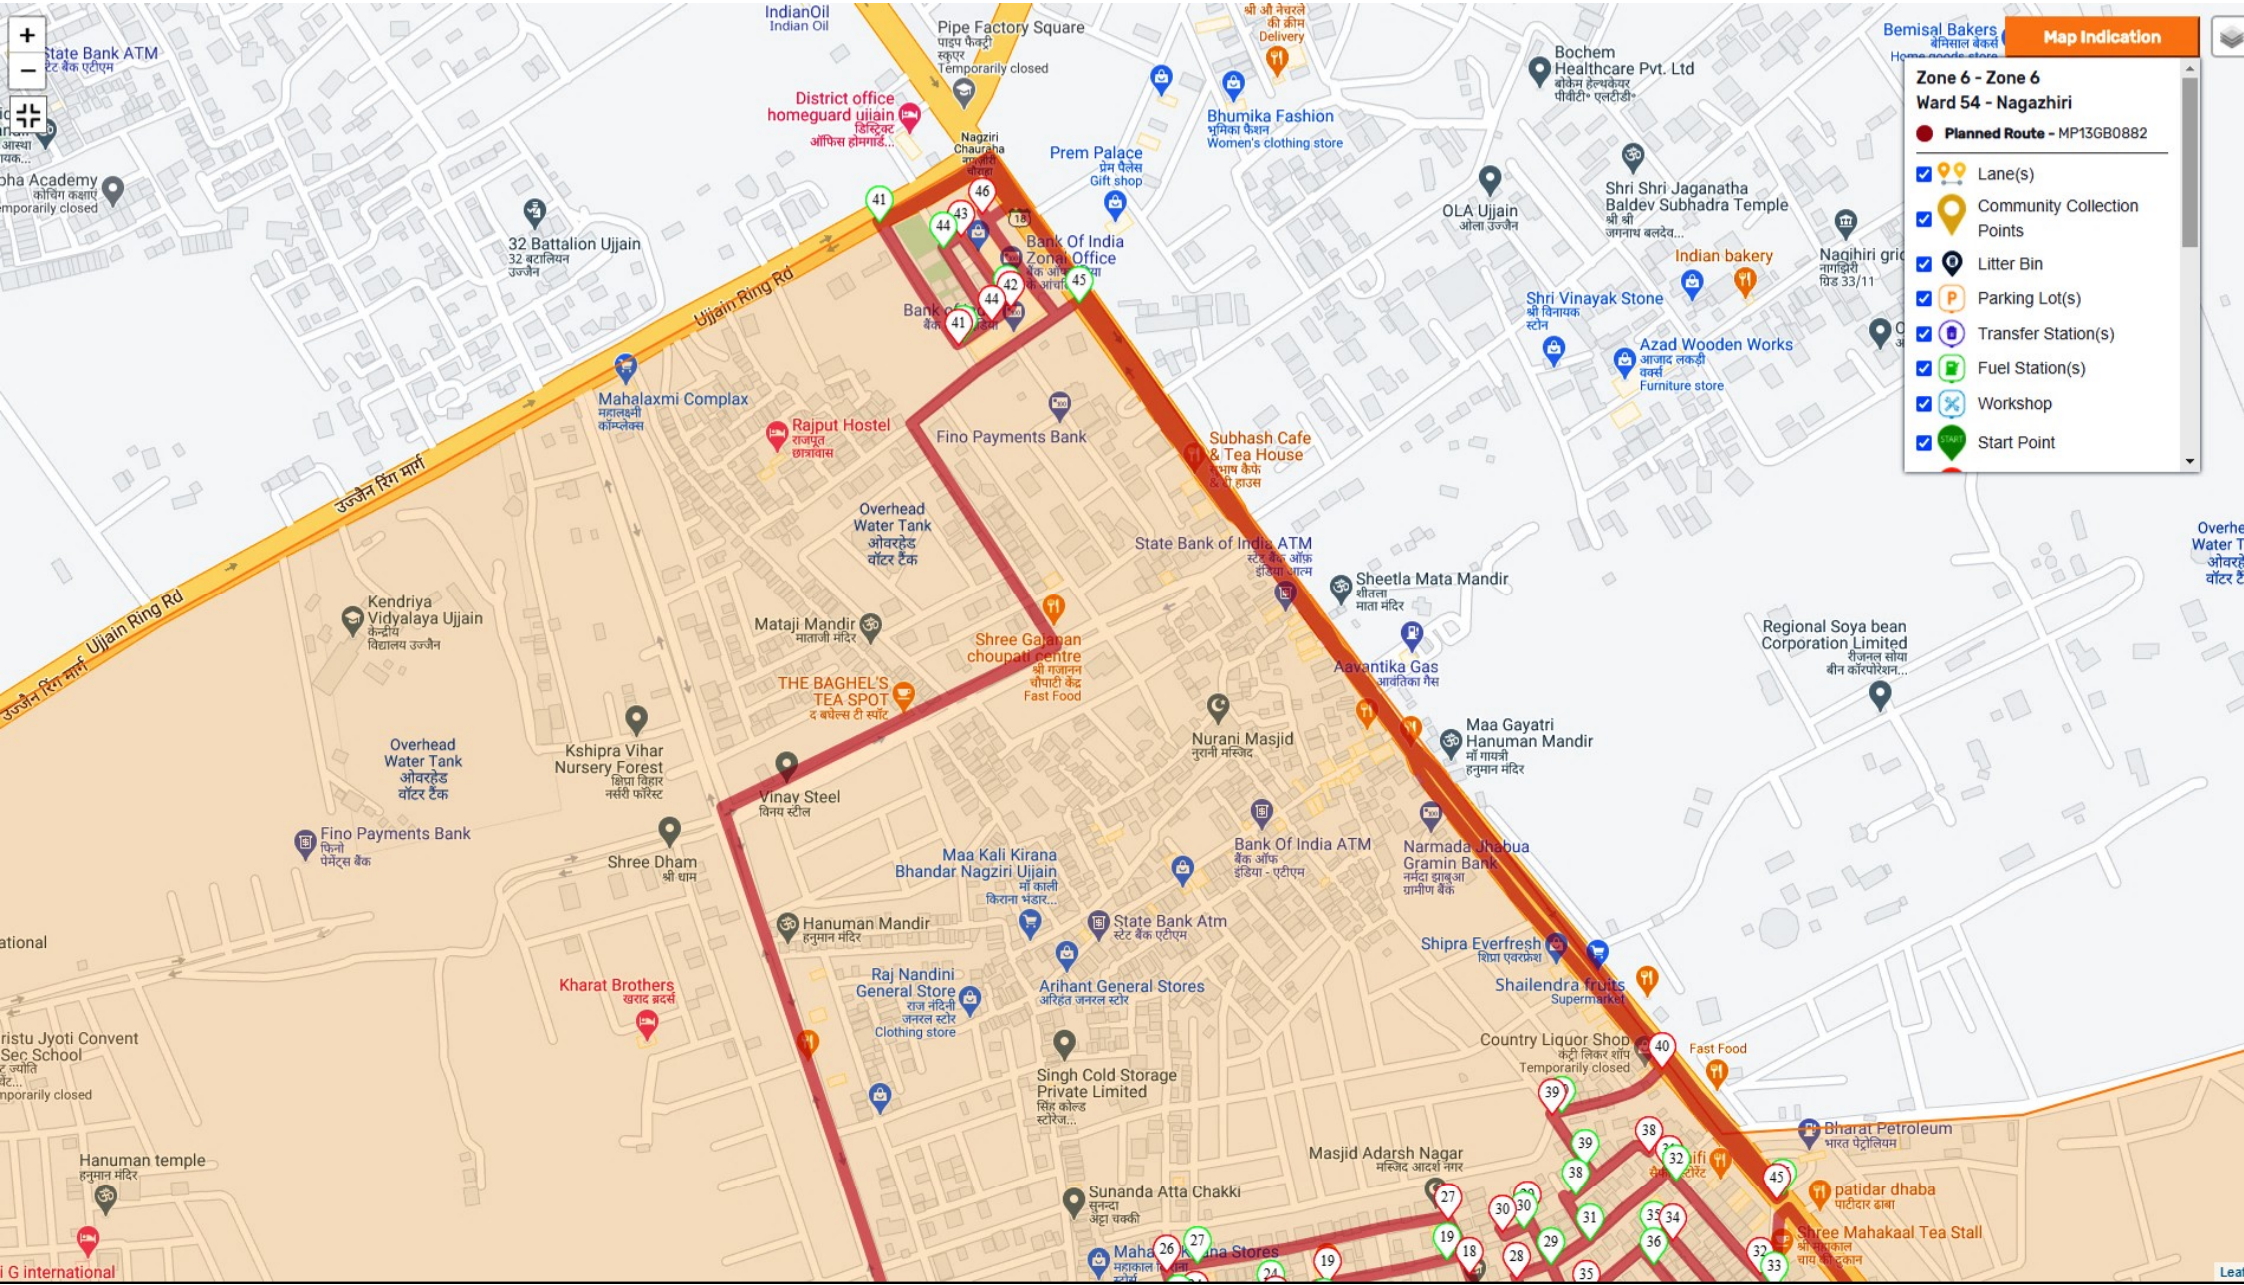

**Map Indication**

**Zone 6 - Zone 6**  
**Ward 54 - Nagazhiri**

● **Planned Route - MP13GB0882**

- Lane(s)
- Community Collection Points
- Litter Bin
- Parking Lot(s)
- Transfer Station(s)
- Fuel Station(s)
- Workshop
- Start Point

**Map Indication**

**Zone 6 - Zone 6**  
**Ward 54 - Nagazhiri**

- **Planned Route - MP13GB0882**
- 📍 Lane(s)
- 📍 Community Collection Points
- 🗑️ Litter Bin
- P Parking Lot(s)
- 🚪 Transfer Station(s)
- 🛢️ Fuel Station(s)
- 🔧 Workshop
- 📍 Start Point