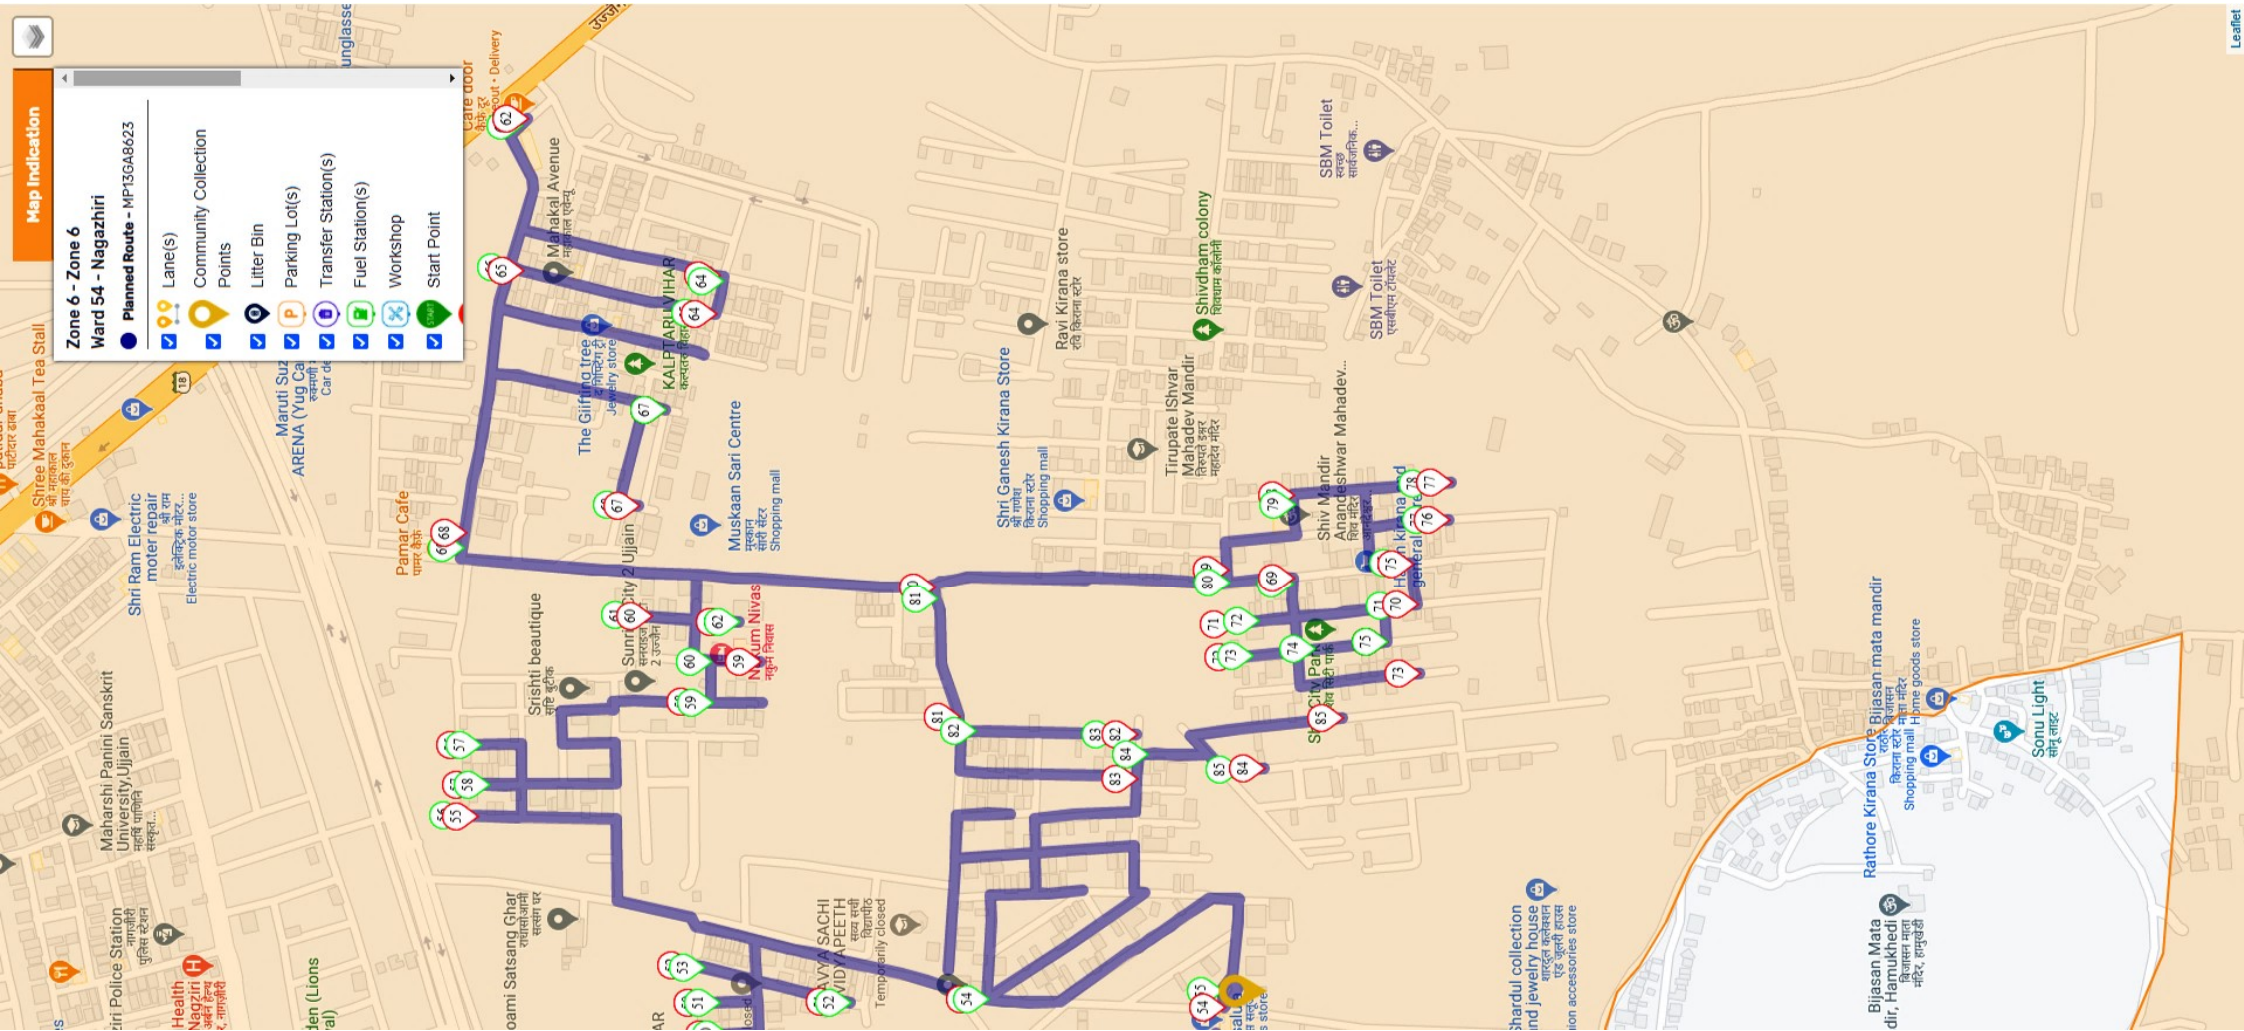

**Map Indication**

**Zone 6 - Zone 6**  
**Ward 54 - Nagazhiri**

● **Planned Route - MP13GB0882**

- Lane(s)
- Community Collection Points
- Litter Bin
- Parking Lot(s)
- Transfer Station(s)
- Fuel Station(s)
- Workshop
- Start Point

**Map Indication**

**Zone 6 - Zone 6**  
**Ward 54 - Nagazhiri**

- **Planned Route - MP13GB0882**
- 📍 Lane(s)
- 📍 Community Collection Points
- 🗑️ Litter Bin
- P Parking Lot(s)
- 🚪 Transfer Station(s)
- 🛢️ Fuel Station(s)
- 🔧 Workshop
- 📍 Start Point

**Map Indication**

**Zone 6 - Zone 6**  
**Ward 54 - Nagazhiri**  
 ● Planned Route - MP13GB0882

- Lane(s)
- Community Collection Points
- Litter Bin
- Parking Lot(s)
- Transfer Station(s)
- Fuel Station(s)
- Workshop
- Start Point

**Map Indication**

**Zone 6 - Zone 6**  
**Ward 54 - Nagazhiri**  
 Planned Route - MP13L1652

- Lane(s)
- Community Collection Points
- Litter Bin
- Parking Lot(s)
- Transfer Station(s)
- Fuel Station(s)
- Workshop
- Start Point