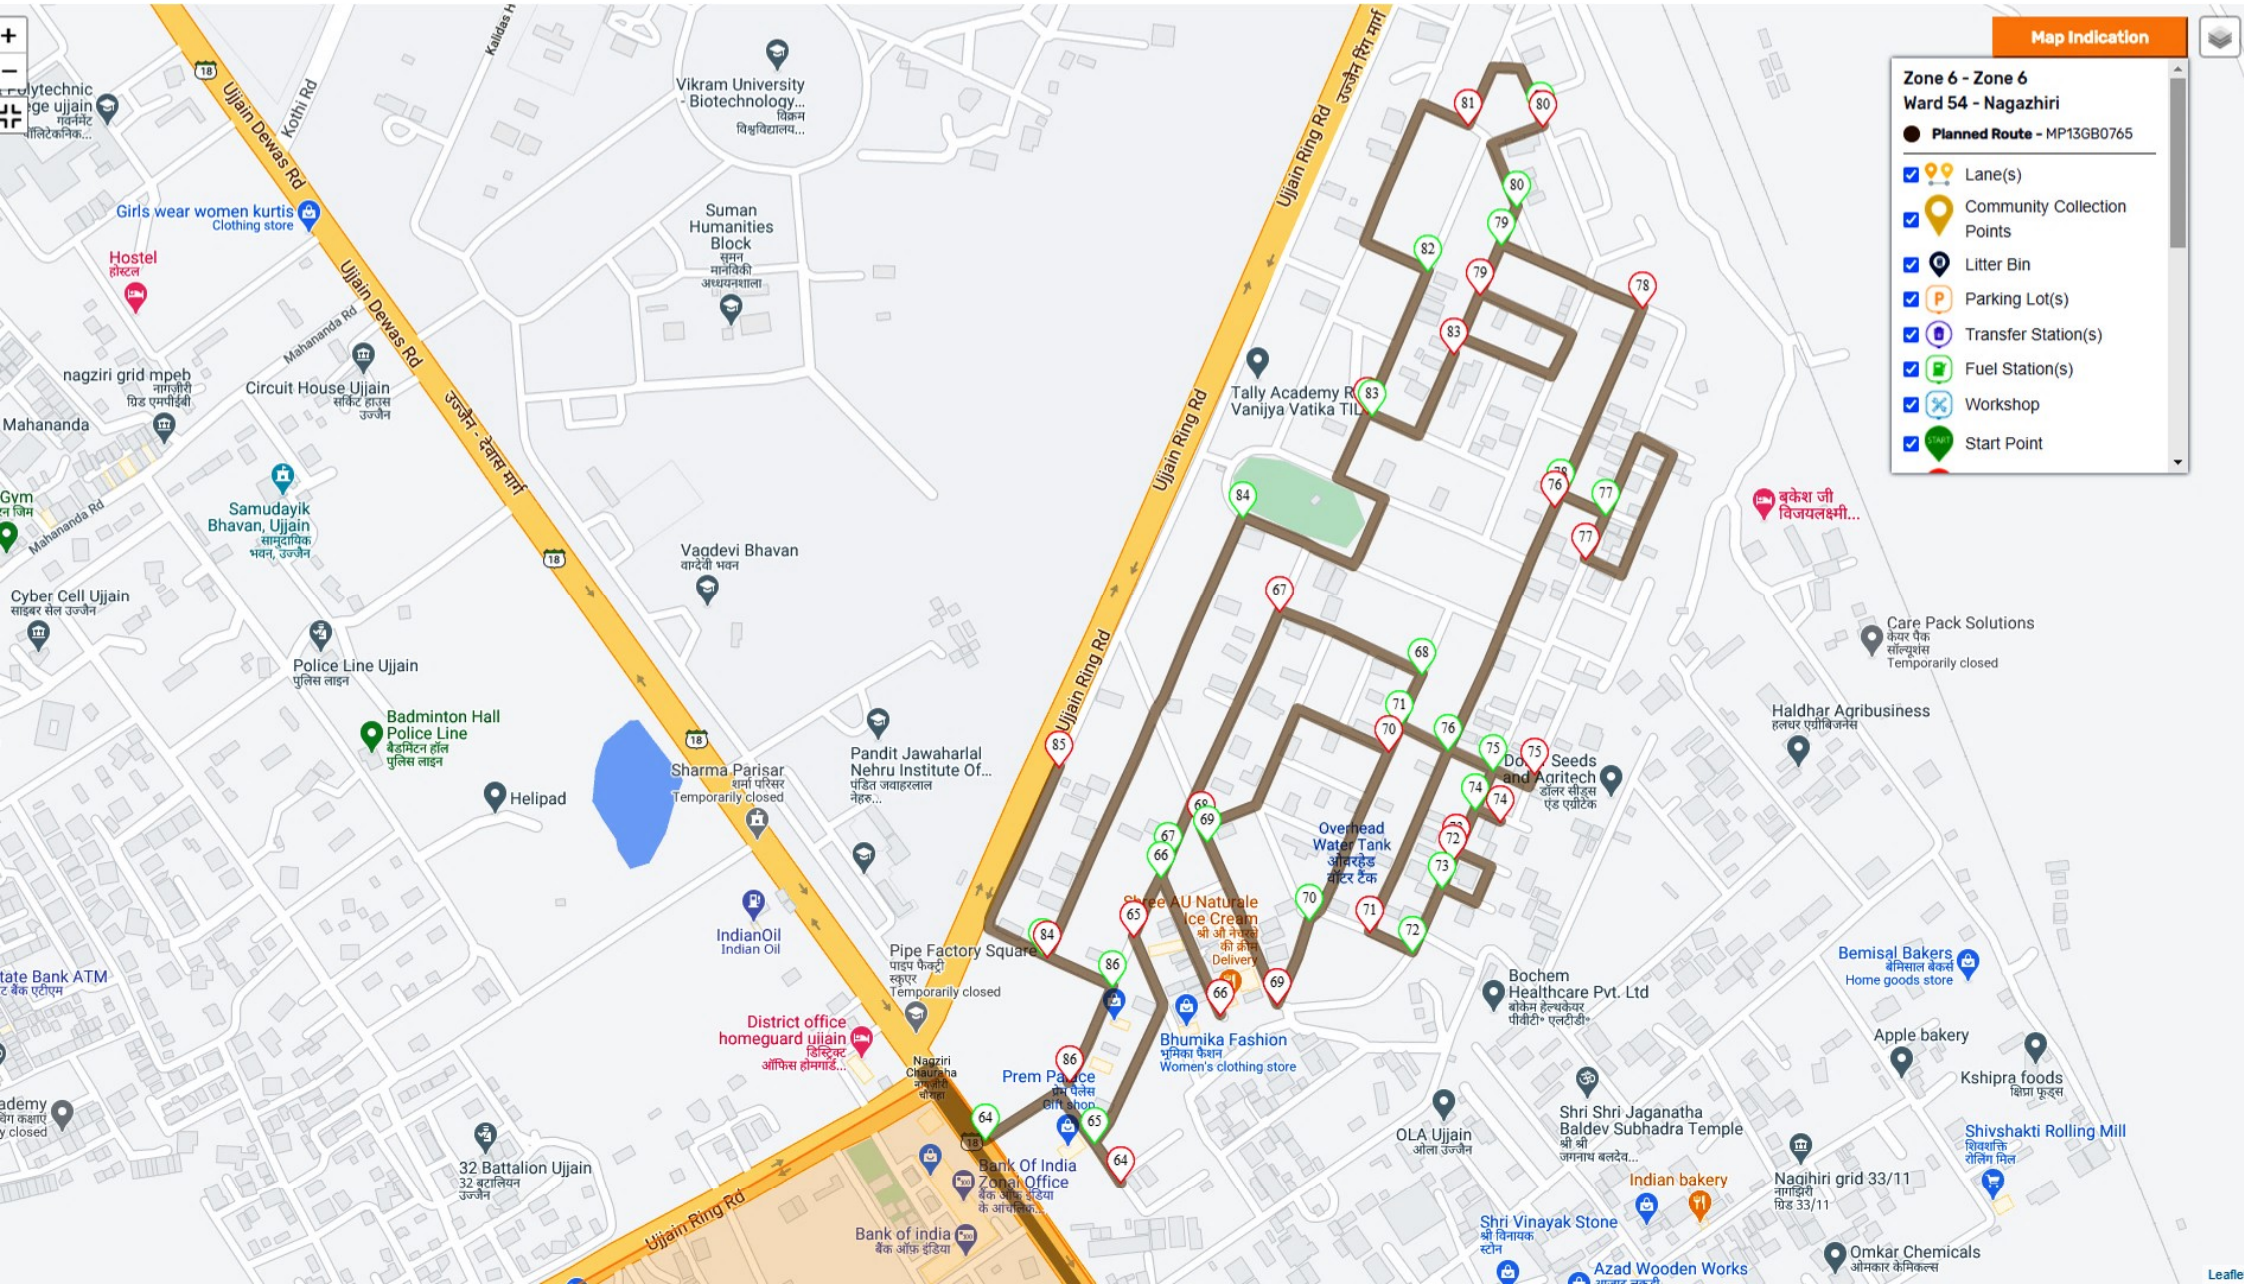

**Map Indication**

**Zone 6 - Zone 6**  
**Ward 54 - Nagazhiri**  
 ● **Planned Route - MP13GB0765**

- Lane(s)
- Community Collection Points
- Litter Bin
- Parking Lot(s)
- Transfer Station(s)
- Fuel Station(s)
- Workshop
- Start Point