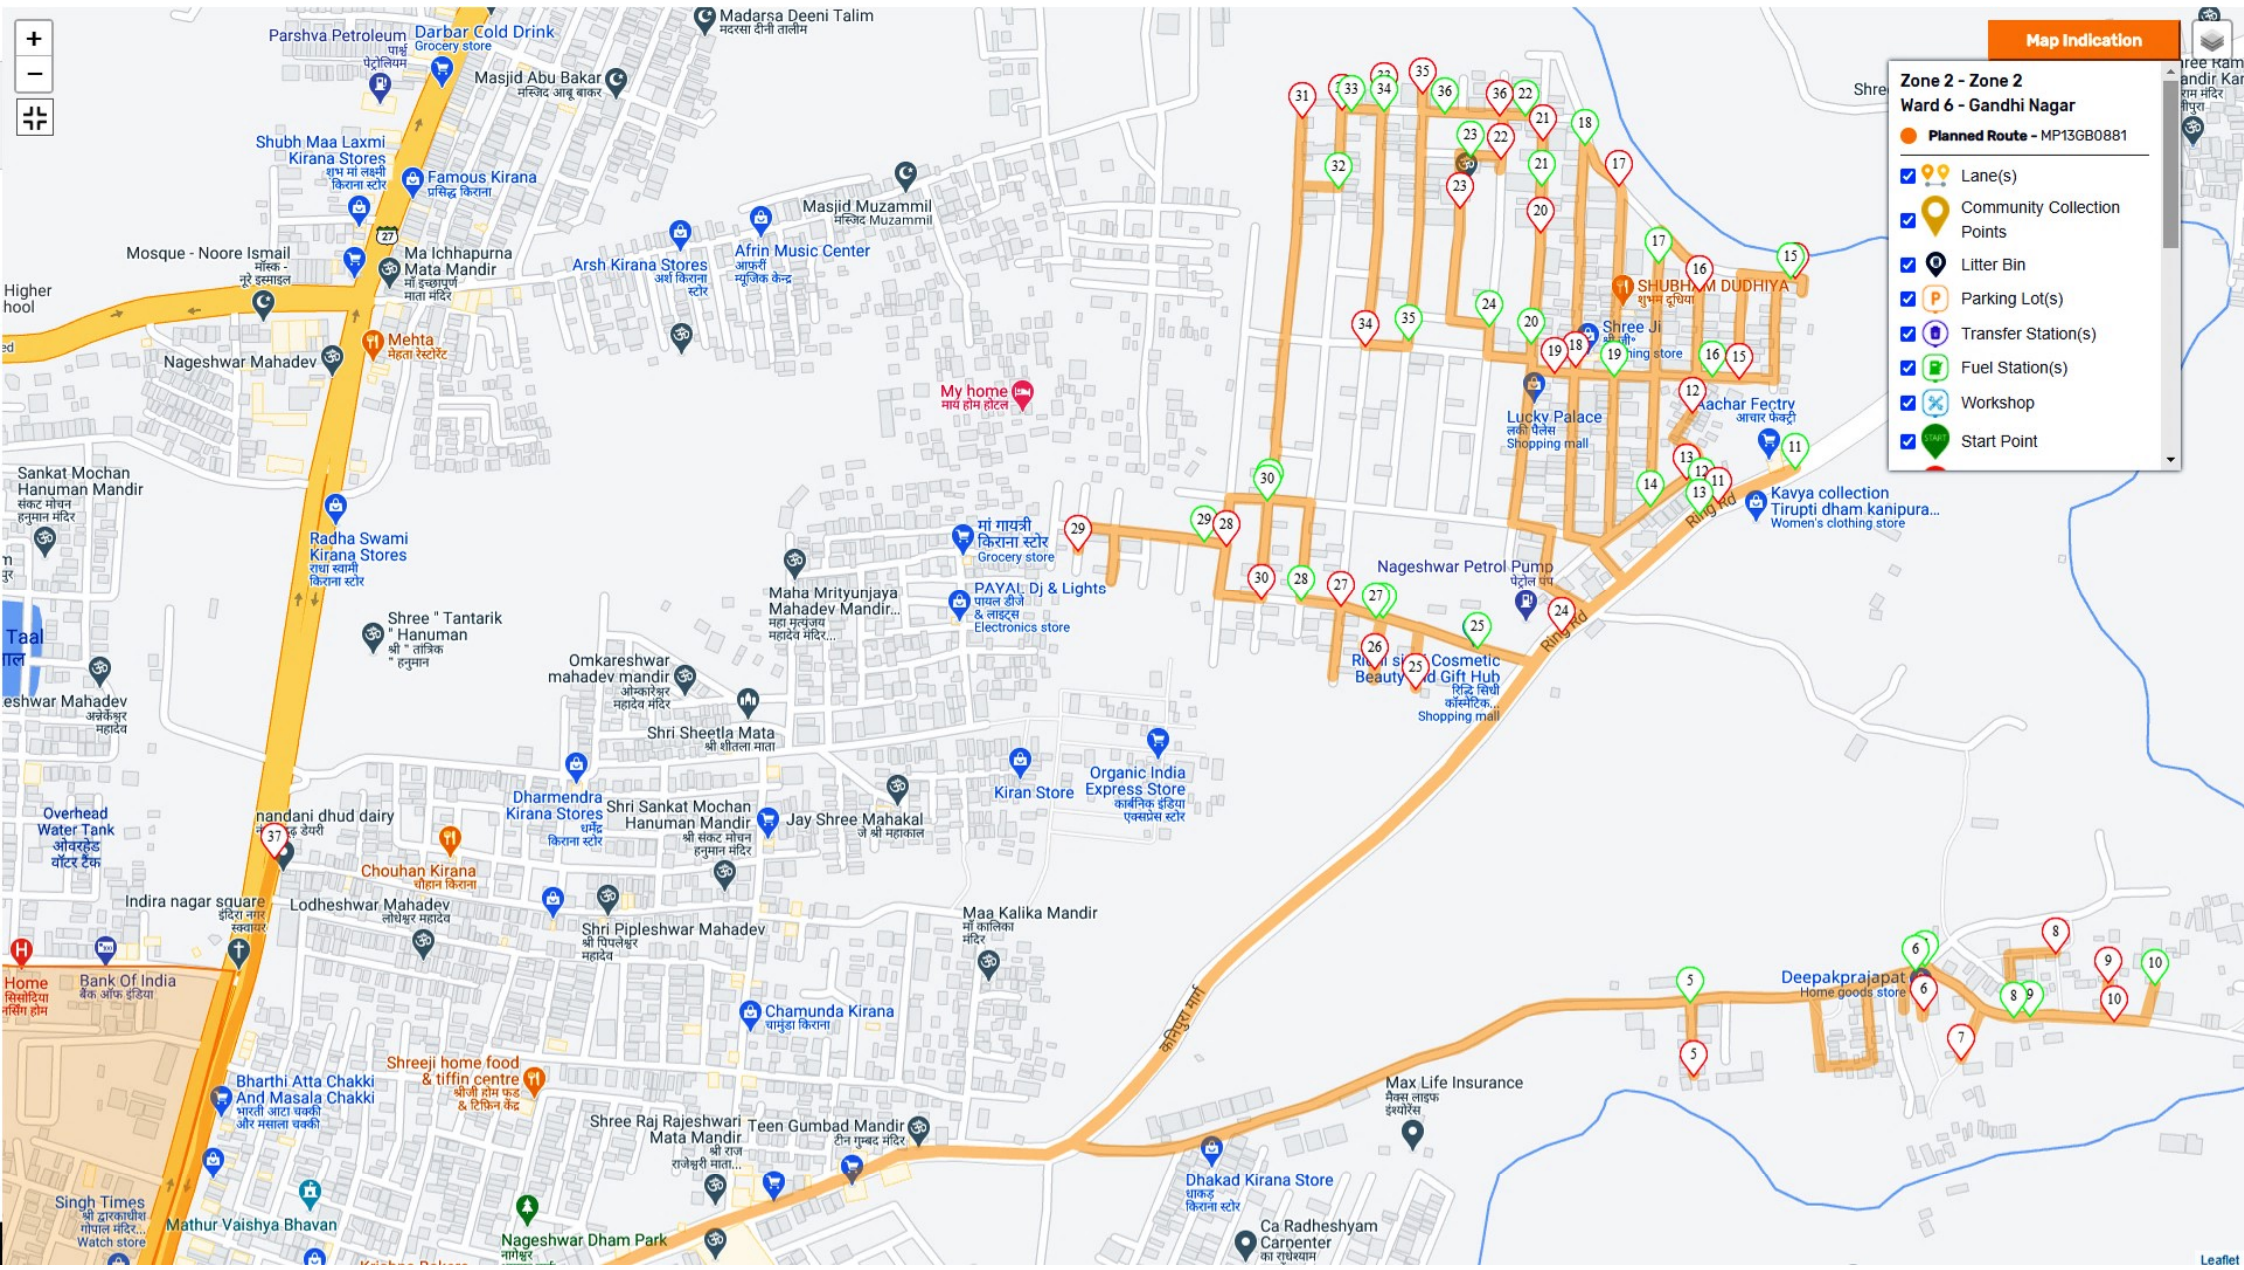

Map Indication

Zone 2 - Zone 2
Ward 6 - Gandhi Nagar

● **Planned Route - MP13L1645**

- Lane(s)
- Community Collection Points
- Litter Bin
- Parking Lot(s)
- Transfer Station(s)
- Fuel Station(s)
- Workshop
- Start Point

Sandeep Road Lines
संदीप रोड लाइन्स

Sunni Hamfi Barelvi Masjid
सुन्नी हम्फी बरेलवी मस्जिद

Pooja Atta Chakki
पूजा आटा चक्की

Prafulla Brothers
प्रफुल्ल ब्रदर्स

Raj Kirana stores

Mohan Nagar Chauraha
मोहन नगर चौकड़ा

Jai Mata Di Tea Centre
जय माता दी टी सेंटर
Dalu...

Ujjain Ring Rd

अगर मार्ग

उज्जैन रिंग मार्ग

Map Indication

Zone 2 - Zone 2
Ward 6 - Gandhi Nagar

Planned Route - MP13GB0881

- Lane(s)
- Community Collection Points
- Litter Bin
- Parking Lot(s)
- Transfer Station(s)
- Fuel Station(s)
- Workshop
- Start Point

Map Indication

Zone 2 - Zone 2
Ward 6 - Gandhi Nagar

Planned Route - MP13GB0881

- Lane(s)
- Community Collection Points
- Litter Bin
- Parking Lot(s)
- Transfer Station(s)
- Fuel Station(s)
- Workshop
- Start Point